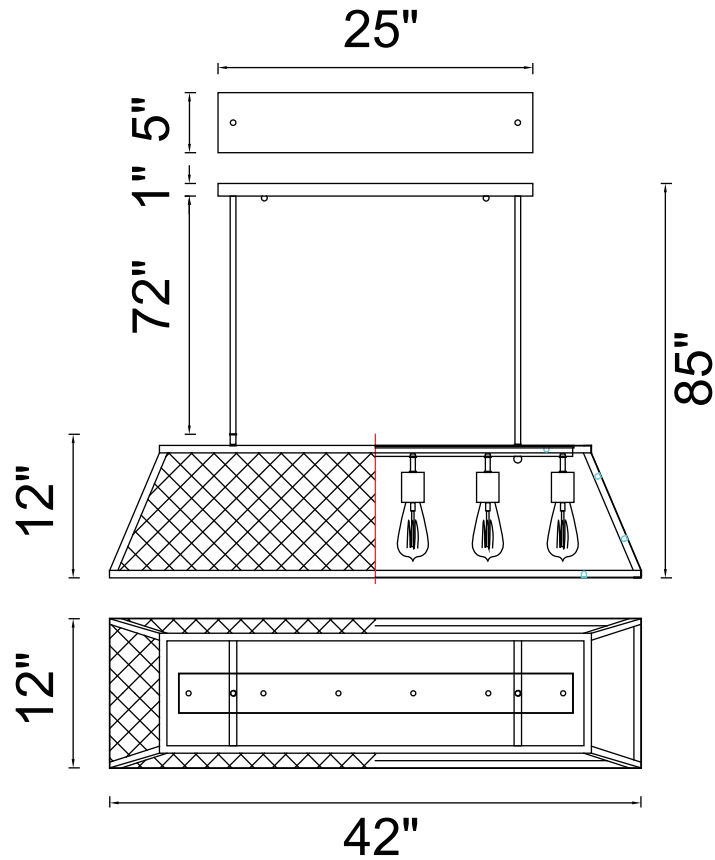

PROJECT: _____
 FIXTURE TYPE: _____
 LOCATION: _____
 CONTACT/PHONE: _____

Item	9601P42-6-101-A
Collection	MACLEAY
Finish	Black
Glass	Clear
Crystal	-----
Input	120V AC,60HZ,AC

Shade	-----
Length/Dia.	42"
Width/Ext.	12"
Height	12"
Maximum	85"
Lumens	-----

Light Source	E26
Bulb Info.	6×60W
Included	-----
Dimmable	Yes
Color	-----
Weight	