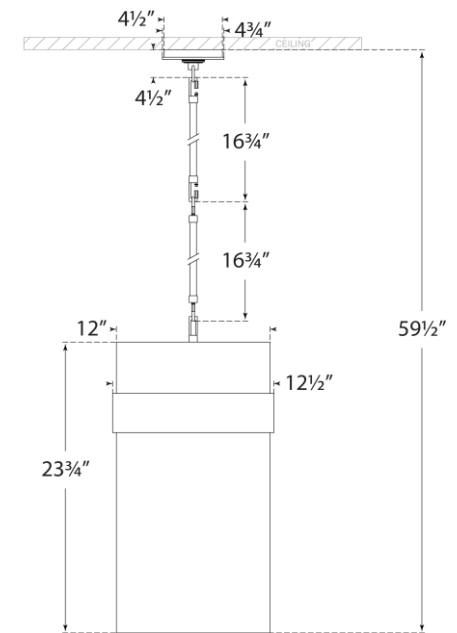

TEAR SHEET

Presidio Medium Pendant

Item # S 5674HAB-CG

Designer: Ian K. Fowler

O/A Height: 59.5"

Fixture Height: 24.5"

Min. Custom Height: 38"

Width: 12.5"

Canopy: 4.75" Round

Finishes: BZ, HAB, PN

Glass Options: CG

Socket: 4 - E26 Keyless

Wattage: 4 - 40 T10

Weight: 23 Pounds

Note: Custom Height Available

Front View