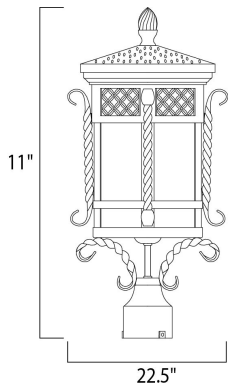

PRODUCT DESCRIPTION

Scottsdale is a traditional, Mediterranean style collection from Maxim Lighting International in Country Forge finish with Seedy glass.

MEASUREMENTS

DIMENSION : 11" L x 11" W x 22.5" H
 HANGING WEIGHT : 13.89 lb