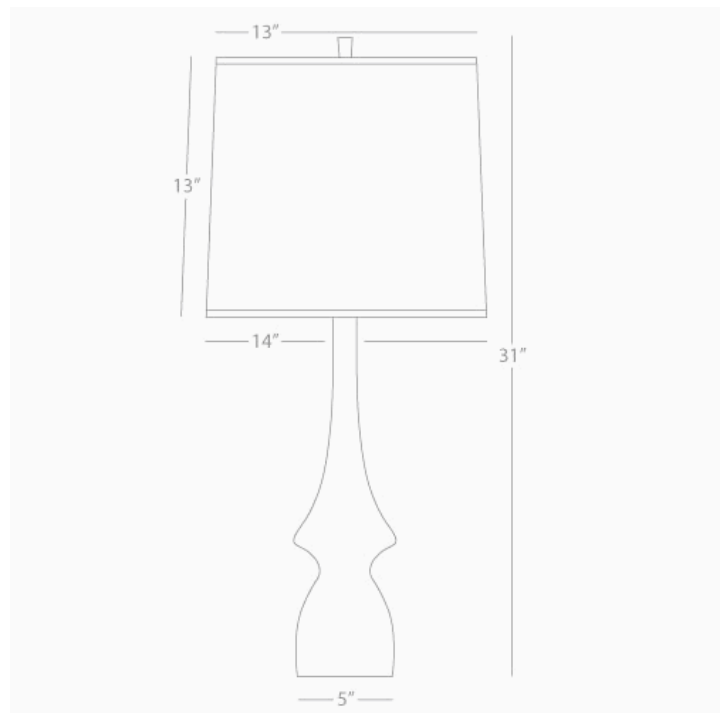

JASMINE

BB210

Table Lamp

1 - 150W Max.

Bulb Type: A

Switch: Hi-Lo Dimming

Baby Blue Glazed Ceramic

Oyster Linen Shade

See Jasmine Table for Color Options

** Available for Quick SHIP **