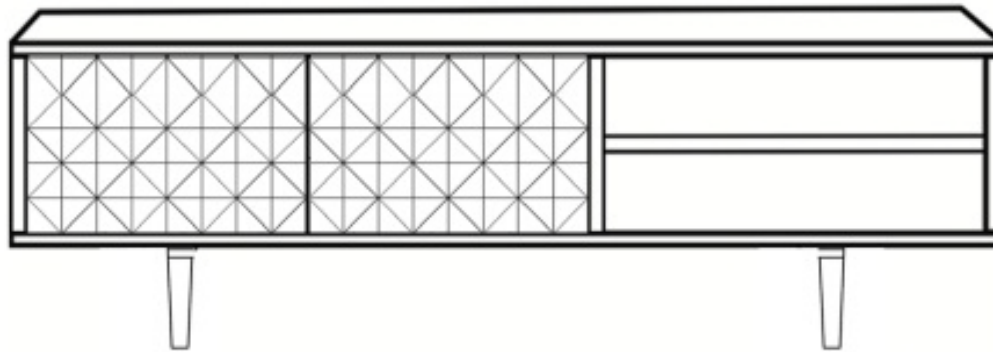

MOE'S

home collection

ASSEMBLY INSTRUCTIONS.

PABLO ENTERTAINMENT UNIT

BZ-1040-03

THANK YOU FOR YOUR PURCHASE!

PARTS AND HARDWARE.

A. CABINET X 1

B. LEG X 2

C. ALLEN BOLT X 6

D. WASHER X 6

E. ALLEN KEY X 1

NOTES.

Thank you for purchasing this quality product! Be sure to check all packing material carefully for small part that may have come loose inside the carton during shipping.