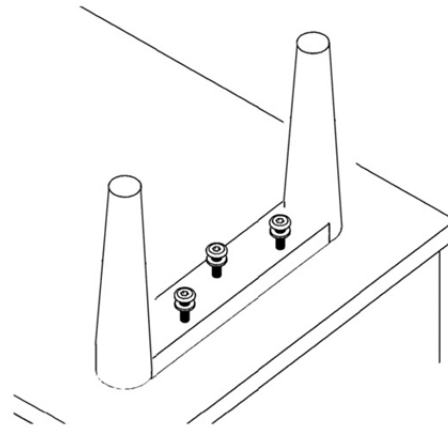

MOE'S

home collection

ASSEMBLY INSTRUCTIONS.

PABLO ENTERTAINMENT UNIT

BZ-1040-03

THANK YOU FOR YOUR PURCHASE!

PARTS AND HARDWARE.

A. CABINET X 1

B. LEG X 2

C. ALLEN BOLT X 6

D. WASHER X 6

E. ALLEN KEY X 1

NOTES.

Thank you for purchasing this quality product! Be sure to check all packing material carefully for small part that may have come loose inside the carton during shipping.

CAUTION: The item is heavy, assembly

STEP 1.

STEP 2.

STEP 3.