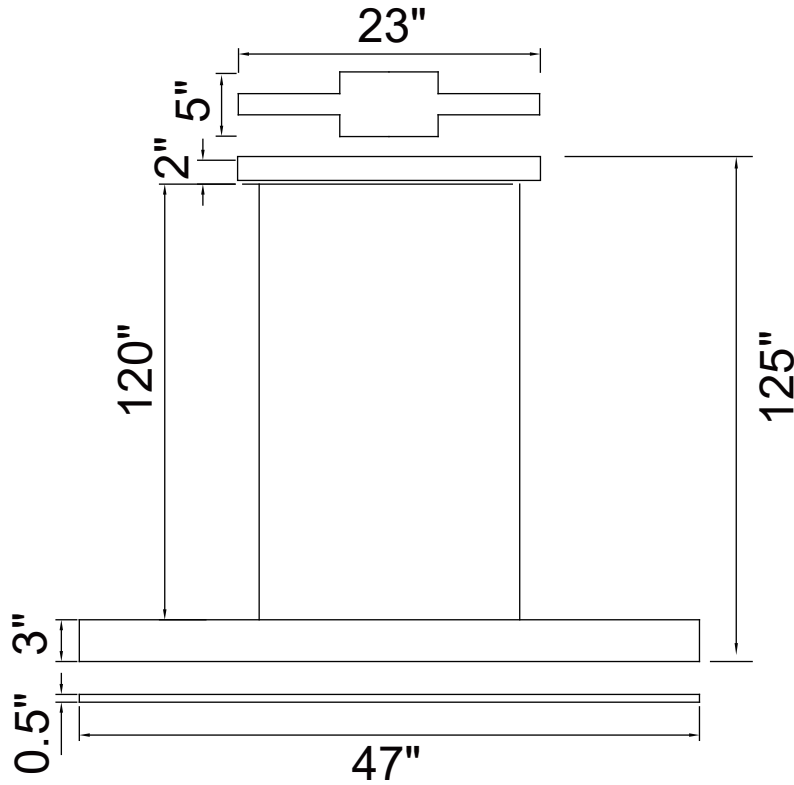

PROJECT: _____
 FIXTURE TYPE: _____
 LOCATION: _____
 CONTACT/PHONE: _____

Item	7145P47-1-266-RC
Collection	KRISTA
Finish	Satin White
Glass	-----
Crystal	-----
Input	120V AC,60HZ,AC

Shade	-----
Length/Dia.	47"
Width/Ext.	0.5"
Height	3"
Maximum	125"
Lumens	1300

Light Source	LED
Bulb Info.	25W
Included	-----
Dimmable	Yes
Color	3000K
Weight	3.0KG