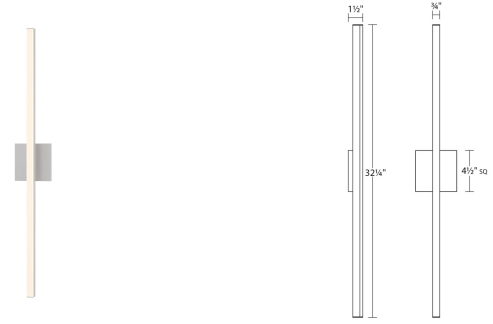

Project:

Stix LED Bath Bar Spec Sheet

SKU: 2771.16 Learn more at:
<https://sonnemanlight.com/stix-led-bath-bar>

Description: Stix LED Bath Bar is simplicity of form with its pristine decorative interest to a luxurious setting. LED illumination from the most minimal geometric profile achieves the Modernist architectural ideal of "Less is more." Available in four sizes: 18", 24", 32", and 40" and three finishes: Bright Satin Aluminum, Satin Black, and Satin White.

This best-selling family is also available as a [Multi-Arm Pendant](#), [Square Pendant](#), [Rectangle Pendant](#), and [Wall Bar](#).

Type #:

Dimensions

Height:	32.25"
Width:	0.75"
Extends:	1.5"
Minimum Extension:	1.5"
Maximum Extension:	1.5"
Size:	32"
Canopy/Backplate/Base Depth:	4.5
Canopy/Backplate/Base Height:	4.5

Installation

Installation:	Licensed electrician required
Installation Orientation:	Any Orientation

Shipping

Carton 1 L x W x H:	36" X 7" X 7"
Carton 1 Gross Weight:	3 LBS
Fixture Weight:	2

Shade

Shade 1 Material:	Optical Acrylic
-------------------	-----------------