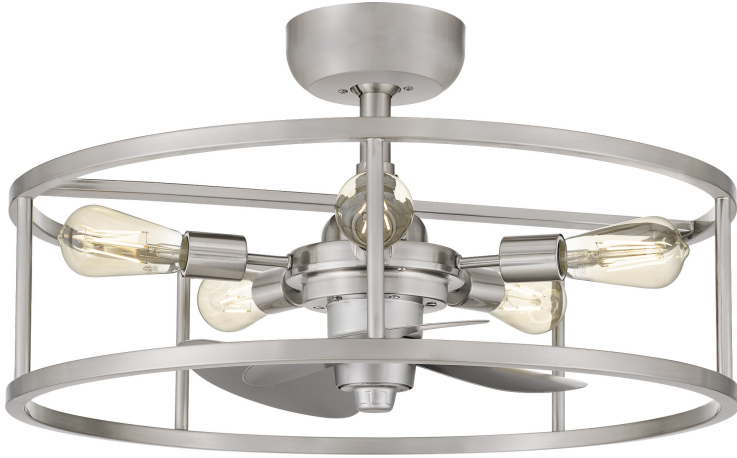

NHR3124BN

New Harbor Fandelier
Brushed Nickel

QUOIZEL
LIGHTING

DIMENSIONS

Dimensions: 23.75" W x 8.25" H x 23.75" D

Overall Height: 21"

Canopy Dimensions: 6.00"W x 2.13"D

Chain/Downrod Length: 1 x 4" & 1 x 12" Downrods

Weight: 11.72 lbs

BLADES

Blade Span: 14"

Blade Pitch: 6°

Blade Finish: Silver

DETAILS

Material: Steel

Speeds: 3

CFM: 1748

CFM per Watt: 41

Remote Included: Yes

LAMPING

Light Source: Incandescent

Bulb Included: Yes

Bulb Type: Medium Base

Bulb Quantity: 5

Watts per Bulb: 8

PHOTOMETRICS

LED

Lumens: 3575

LED Total Watts: 8

Color Rendering: 90

ELECTRICAL

Dimmable: Yes