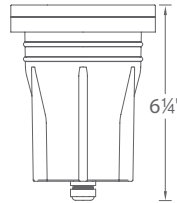

3" INGROUND 120V

5032

WAC

LANDSCAPE LIGHTING

Fixture Type:

Catalog Number:

Project: _____

Location: _____

PRODUCT DESCRIPTION

Landscape Wall Wash luminaire

FEATURES

- Adjustable beam angle
- Integral dimmer
- IP67 rated, protected from temporary immersion under water
- Drive over up to 4500lbs
- Solid diecast brass or corrosion resistant aluminum
- Available concrete pour kit
- 6' lead wire and wire nuts included
- Maintains constant lumen output against voltage drop
- UL 1598 listed
- Not suitable to use with external dimmers

SPECIFICATIONS

Input: 110V - 120VAC
Power: 3W to 11.5W
Brightness: 65 lm to 515 lm
Beam Angle: 15° to 60°
CRI: 85
Rated Life: 45,000 hours

ORDERING NUMBER

	Color Temp	Finish
5032 3" Inground 120V	30 3000K	BZ Bronze on Aluminum BBR Bronze on Brass

5032-30_____

Example: **5032-30BBR**

waclighting.com
Phone (800) 526.2588
Fax (800) 526.2585

Headquarters/Eastern Distribution Center
44 Harbor Park Drive
Port Washington, NY 11050

Central Distribution Center
1600 Distribution Ct
Lithia Springs, GA 30122

Western Distribution Center
1750 Archibald Avenue
Ontario, CA 91760