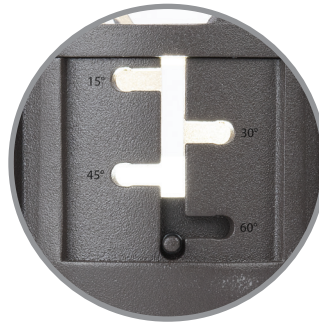

PRODUCT DESCRIPTION

Landscape Wall Wash luminaire

FEATURES

- Adjustable beam angle
- Integral dimmer
- IP67 rated, protected from temporary immersion under water
- Drive over up to 4500lbs
- Solid diecast brass or corrosion resistant aluminum
- Available concrete pour kit
- 6' lead wire and wire nuts included
- Maintains constant lumen output against voltage drop
- UL 1598 listed
- Not suitable to use with external dimmers

SPECIFICATIONS

Input: 110V - 120VAC
Power: 3W to 11.5W
Brightness: 65 lm to 515 lm
Beam Angle: 15° to 60°
CRI: 85
Rated Life: 45,000 hours

ORDERING NUMBER

	Color Temp	Finish
5032 3" Inground 120V	30 3000K	BZ Bronze on Aluminum BBR Bronze on Brass

Western Distribution Center
 1750 Archibald Avenue
 Ontario, CA 91760

3" INGROUND 120V

5032

WAC

LANDSCAPE LIGHTING

Typical Inground
*Most light output goes into the air,
causing light pollution*

Adjust Beam Angles
*Presets at
15°, 30°, 45°, 60°*

Adjustable WAC Inground
Adjust the light to where you need it

Control Brightness
*Adjustable from 65lm to 515lm
Presets Comparable to
10W, 25W, 35W, 50W, 75W Halogen source*

wacighting.com
Phone (800) 526.2588
Fax (800) 526.2585