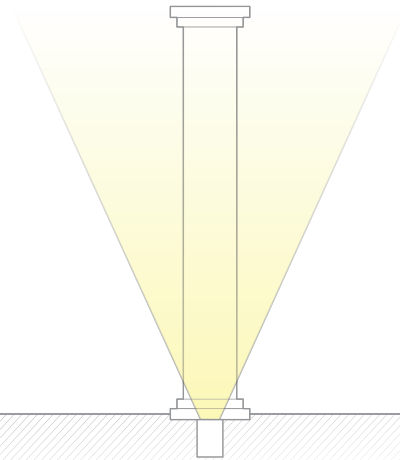

3" INGROUND 120V

5032

WAC

LANDSCAPE LIGHTING

Fixture Type:

Catalog Number:

Project: _____

Location: _____

PRODUCT DESCRIPTION

Landscape Wall Wash luminaire

FEATURES

- Adjustable beam angle
- Integral dimmer
- IP67 rated, protected from temporary immersion under water
- Drive over up to 4500lbs
- Solid diecast brass or corrosion resistant aluminum
- Available concrete pour kit
- 6' lead wire and wire nuts included
- Maintains constant lumen output against voltage drop
- UL 1598 listed
- Not suitable to use with external dimmers

SPECIFICATIONS

Input: 110V - 120VAC
Power: 3W to 11.5W
Brightness: 65 lm to 515 lm
Beam Angle: 15° to 60°
CRI: 85
Rated Life: 45,000 hours

ORDERING NUMBER

	Color Temp	Finish
5032 3" Inground 120V	30 3000K	BZ Bronze on Aluminum BBR Bronze on Brass

Western Distribution Center
 1750 Archibald Avenue
 Ontario, CA 91760

3" INGROUND 120V

5032

WAC

LANDSCAPE LIGHTING

Typical Inground
*Most light output goes into the air,
causing light pollution*

Adjust Beam Angles
*Presets at
15°, 30°, 45°, 60°*