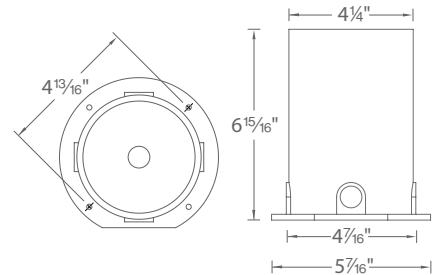

Concrete Pour Kit

For installation in concrete
Five 1/2" NPT threaded holes, PC

5030-PIP-PVC
Shown with temporary dense foam cap

waclighting.com
Phone (800) 526.2588
Fax (800) 526.2585

Headquarters/Eastern Distribution Center
44 Harbor Park Drive
Port Washington, NY 11050