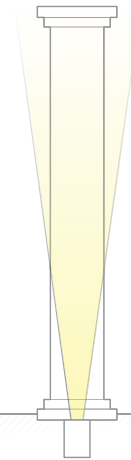

3" INGROUND 120V

5032

WAC

LANDSCAPE LIGHTING

Fixture Type:

Catalog Number:

Project: _____

Location: _____

SPECIFICATIONS

Input: 110V - 120VAC
Power: 3W to 11.5W
Brightness: 65 lm to 515 lm
Beam Angle: 15° to 60°
CRI: 85
Rated Life: 45,000 hours

ORDERING NUMBER

	Color Temp	Finish
5032 3" Inground 120V	30 3000K	BZ Bronze on Aluminum BBR Bronze on Brass

Western Distribution Center
 1750 Archibald Avenue
 Ontario, CA 91760

3" INGROUND 120V

5032

WAC

LANDSCAPE LIGHTING

Typical Inground
*Most light output goes into the air,
causing light pollution*

Adjust Beam Angles
*Presets at
15°, 30°, 45°, 60°*

Adjustable WAC Inground
Adjust the light to where you need it

Control Brightness
*Adjustable from 65lm to 515lm
Presets Comparable to
10W, 25W, 35W, 50W, 75W Halogen source*

wacighting.com
Phone (800) 526.2588
Fax (800) 526.2585