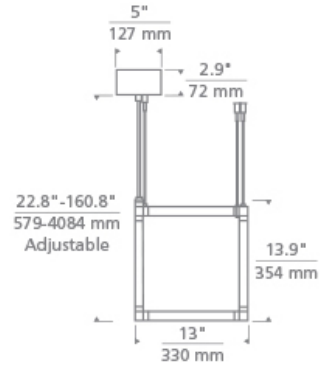

Brox Cube 12 Pendant LED T20

DESCRIPTION

The Brox System by Tech Lighting frees your creativity with modular light bars, blanks and connectors that can be snapped together to design personalized sculptural motifs or to enhance the architecture of your space. Our pre-configured 12" Square system can be used as stand-alone fixtures or can be interlinked as floating cubes to add depth to room decor and architecture. May be installed horizontally or vertically. Includes 15.6 watts, 926.4 total delivered lumens, 3000K LED modules. Dimmable with most LED compatible ELV and TRIAC dimmers. Can be installed on a sloped ceiling up to 45°.

WEIGHT

11-11lb / 4.99-4.99kg ±

black

ORDERING INFORMATION

700BRX	SHAPE OR SIZE	CRI	COLOR TEMP	LENGTH (A)	FINISH	LAMP
C	CUBE	L9 90 CRI	30 3000K	12 12"	B NIGHTSHADE BLACK	R 24V REMOTE CANOPY S 24V SURFACE CANOPY -24 24 VOLT HALOGEN