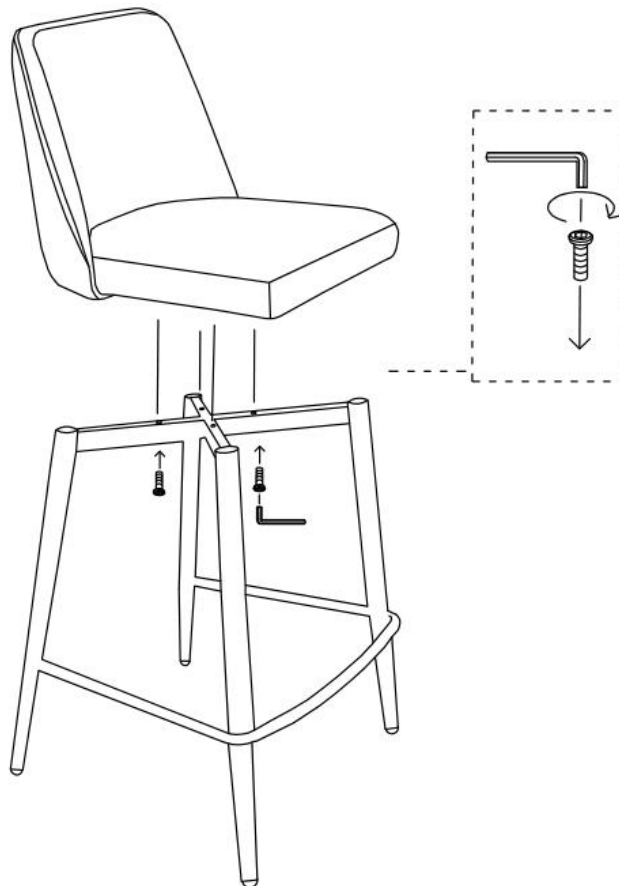

PARTS AND HARDWARE.

① SEAT

② FOOTREST

③ SCREW

6*45MM=4

④ WRENCH

M6=1

NOTES.

Thank you for purchasing this quality product ! Be Sure to check all packing material carefully for hardware that may have come loose inside the carton during shipping.

CAUTION:

The item is heavy, assembly should be performed by two people.

STEP 1.