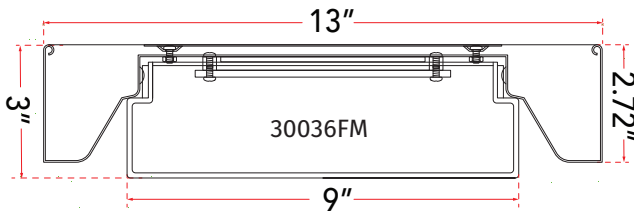

ABRA MODEL **30036FM-BN**

13" Opal Glass Recessed in a Metal Frame with High Output Dimmable LED

FAMILY NAME **Eclipse**

UPC **00858083007610**

FIXTURE MATERIAL				FIXTURE DIMENSIONS IN INCHES										
Frame Material	Finishes Available	Diffuser Type	Diffuser Finish	Diameter	Height	o.a.h	Width	Length	Ext	Weight	ADA	Location	Rating	Compliance
Metal	BN-Brushed Nickel	Glass	Frosted	13	2.72	3				5.5		Ceiling Mount only	Damp Location	cETL T-24
LAMPING										Compatible Dimmers	Junction Box Type	SUPPLIED		
Lamp Type	Lamp qty	Wattage	Max Wattage	Base	Kelvin	CRI	Initial Lumen's	Delivered Lumen's	Voltage		Standard 4 x 4 Octagon Box			
LED	1	16w	16w	Solid State Module	3000k	90+	1360	952 estimated	120v	SPECIAL NOTES				