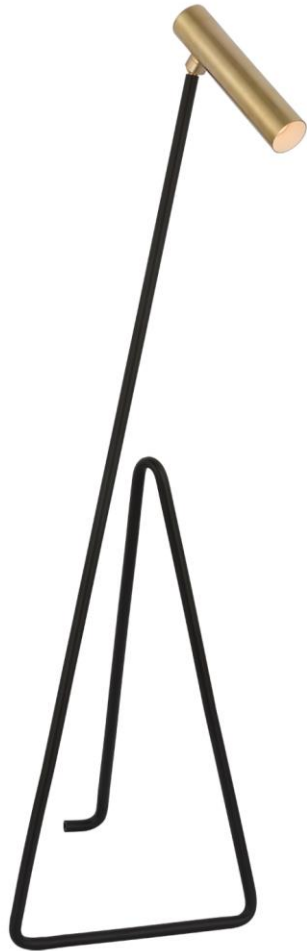

## TEAR SHEET

### Flesso Small Floor Lamp

Item # KW 1430BLK/AB

Designer: Kelly Wearstler

Height: 46"

Width: 13"

Extension: 10.25"

Base: 10.25" x 13" Decorative

Finishes: BLK/AB, BLK/PN

Socket: Dedicated LED w/ Dimmer

Wattage: 15w (1200lm)

Note: UL Only