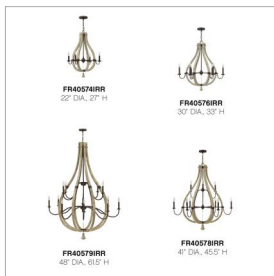

MIDDLEFIELD

FR40574IRR

SMALL OPEN FRAME SINGLE TIER

Middlefield's rustic-chic design captures a historical feel with its solid distressed wood reminiscent of weathered ash, steel construction and iron rust finish. A pear-shaped wood finial adds an additional elegant detail.

DETAILS	
FINISH:	Iron Rust
MATERIAL:	Wood
SLOPE DEGREE:	90
DIMMABLE:	No

DIMENSIONS	
WIDTH:	22"
HEIGHT:	27"
WEIGHT:	9lb

LIGHT SOURCE	
LIGHT SOURCE:	Socketed
WATTAGE:	4-5w Cand. LED, 60w Equiv.
VOLTAGE:	120v

MOUNTING	
CANOPY:	6.5" Dia.
LEAD WIRE:	1 X 144"

SHIPPING	
CARTON LENGTH:	19
CARTON WIDTH:	19
CARTON HEIGHT:	27
CARTON WEIGHT:	16

PRODUCT DETAILS:

- This item may be hung on a sloped ceiling
- Suitable for use in dry (indoor) locations as defined by NEC and CEC. Meets United States UL Underwriters Laboratories & CSA Canadian Standards Association Product Safety Standards.
- Artisanal details, a rich finish and organic elements add warm rustic style