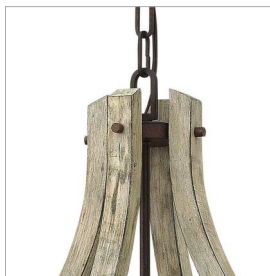

MIDDLEFIELD

FR40574IRR

SMALL OPEN FRAME SINGLE TIER

Middlefield's rustic-chic design captures a historical feel with its solid distressed wood reminiscent of weathered ash, steel construction and iron rust finish. A pear-shaped wood finial adds an additional elegant detail.

DETAILS	
FINISH:	Iron Rust
MATERIAL:	Wood
SLOPE DEGREE:	90
DIMMABLE:	No

DIMENSIONS	
WIDTH:	22"
HEIGHT:	27"
WEIGHT:	9lb

LIGHT SOURCE	
LIGHT SOURCE:	Socketed
WATTAGE:	4-5w Cand. LED, 60w Equiv.
VOLTAGE:	120v

MOUNTING	
CANOPY:	6.5" Dia.
LEAD WIRE:	1 X 144"

SHIPPING	
CARTON LENGTH:	19
CARTON WIDTH:	19
CARTON HEIGHT:	27
CARTON WEIGHT:	16

PRODUCT DETAILS:

- This item may be hung on a sloped ceiling
- Suitable for use in dry (indoor) locations as defined by NEC and CEC. Meets United States UL Underwriters Laboratories & CSA Canadian Standards Association Product Safety Standards.
- Artisanal details, a rich finish and organic elements add warm rustic style