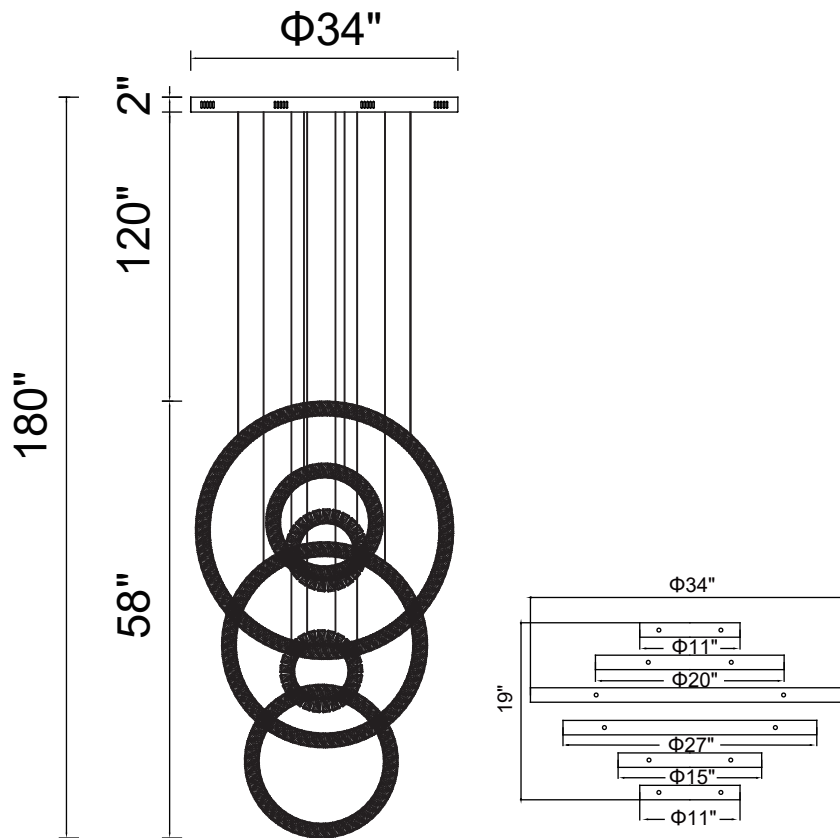

PROJECT: _____

FIXTURE TYPE: _____

LOCATION: _____

CONTACT/PHONE: _____

Item	1046P34-6-601
Collection	CELINA
Finish	Chrome
Glass	-----
Crystal	-----
Input	120V AC,60HZ,AC

Shade	-----
Length/Dia.	34"
Width/Ext.	19"
Height	58"
Maximum	180"
Lumens	2100

Light Source	LED
Bulb Info.	80W
Included	-----
Dimmable	Yes
Color	4000K
Weight	40.5KG