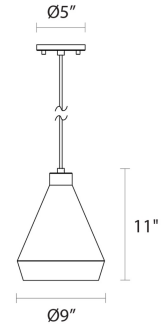

Type #:

Dimensions

Height:	11"
Diameter:	9"
Canopy/Backplate/Base:	5"
Hanging Details:	10' Adj. Silver Silk Cord

Electrical Specs

Bulb 1 Type:	Medium Base
Bulb Quantity:	1
Input Voltage:	120VAC
Wattage:	15
Initial Lumens:	850
Delivered Lumens:	629
Color Temperature:	3000K
CRI:	80
Base Type:	GU24

Installation

Installation:	Licensed electrician required
Sloped Ceiling Compatible?:	Compatible

Shipping

Carton 1 L x W x H:	15" X 14" X 14"
Carton 1 Gross Weight:	4 LBS

Shade

Shade 1 Material:	Aluminum
-------------------	----------