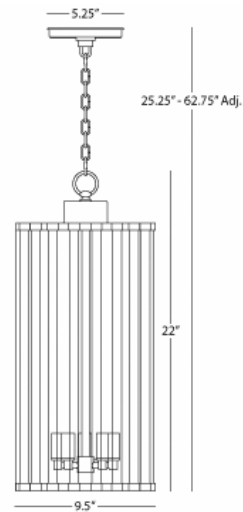

COLE

S3337

Pendant

5-60W Max.

Bulb Type: B10 Candelabra

Direct Wire Only

Clear Glass Rods w/ Clear Inner Glass Shade

Polished Nickel Finished Accents

Susp. Hardware: 3 Ft. Chain

**** Available for Quick SHIP ****