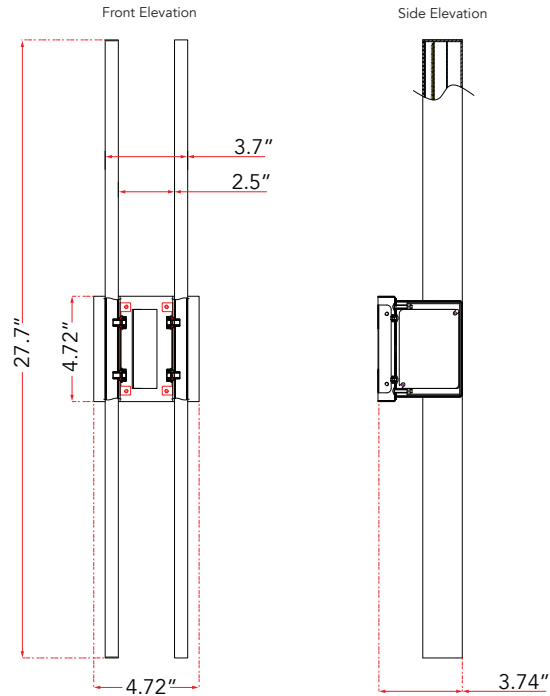

ABRA MODEL **500090DW-SL**

Twin Bar Wet Location Wall Fixture

ABRA Model **Slate**

UPC 00810035193758

FIXTURE MATERIAL			
Frame Material	Finishes Available	Diffuser	Finish
Metal	SL-Silica MB-Matte Black	Silicon	White

DIMENSIONS IN INCHES		
Fixture		
Height	Width	Ext
28	4.72	3.7

CERTIFICATION		
Label	Location	Rating
cETLus	Wall	Wet Location

LAMPING									
Lamp Type	Lamp qty	Wattage	Max Watt-age	Base	Kelvin	CRI	Initial Lumen's	Delivered Lumen's	Voltage
LED	2	22w	44w	Modules	3000k	90	3740	2618 estimated	120v