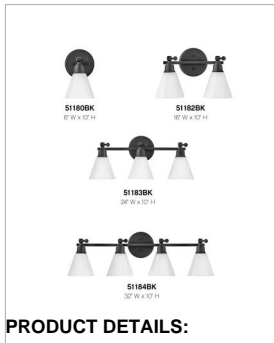

### LARGE ADJUSTABLE FOUR LIGHT VANITY

The perfect fixture for any space, Arti embodies simple elegance with its functional, streamlined design. Offering a robust lineup of fixture silhouettes, every aspect of the Arti family is adorned with practical features for a seamless integration into any room.

DETAILS	
FINISH:	Black
MATERIAL:	Steel
GLASS:	Cased Opal
DIMMABLE:	YES, WITH DIMMABLE LAMP (NOT INCLUDED)

DIMENSIONS	
WIDTH:	32"
HEIGHT:	10"
WEIGHT:	6.4lb
BACK PLATE:	6" Dia.
EXTENSION:	7"
TOP TO OUTLET:	3"

LIGHT SOURCE	
LIGHT SOURCE:	Socketed
WATTAGE:	4-10w Med. LED, 100w Equiv.
VOLTAGE:	120v

SHIPPING	
CARTON LENGTH:	31.5
CARTON WIDTH:	13.4
CARTON HEIGHT:	8.5
CARTON WEIGHT:	9

- Fixture can be mounted either up or down
- Suitable for use in damp locations as defined by NEC and CEC. Meets United States UL Underwriters Laboratories & CSA Canadian Standards Association Product Safety Standards.
- Fully adjustable up or down
- Merging the best of traditional and modern elements with a sophisticated and streamlined look
- All dimensions listed are as shown