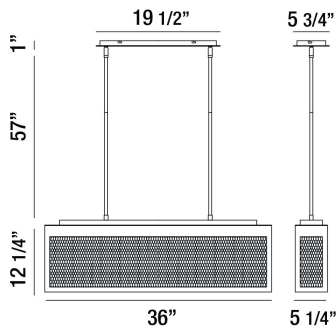

COOP, 36" RECTANGULAR CHANDELIER

PRODUCT DETAILS

No.	:	35929-017
Product Color	:	SAND BLACK
Product Material	:	METAL
Shade / Accent Colour	:	GOLD
Shade / Accent Material	:	WIRE MESH
Length	:	36"
Width	:	5.25"
Height	:	12.25"
Overall Height	:	70.25"
Weight	:	36.4lbs

LIGHT SOURCE DETAILS

Light Source Type	:	INTEGRATED LED
Input Voltage	:	120V
Bulb Voltage	:	120V
Total Wattage	:	24W
Total Lumen	:	1920lm
Kelvin	:	3000K
CRI	:	90+
Dimmable	:	Yes

Options Available

ITEM NO.	FINISH	SHADE
35929-017	SAND BLACK	GOLD

TECHNICAL DETAILS

Hanging Support Type	:	ROD
Hanging Support Length	:	57"
Rods Included	:	3"+6"+12"+18"+18"
Canopy / Backplate Length	:	19.5"
Canopy / Backplate Height	:	1"
Canopy / Backplate Width	:	5.75"
Location	:	DRY
Approval	:	