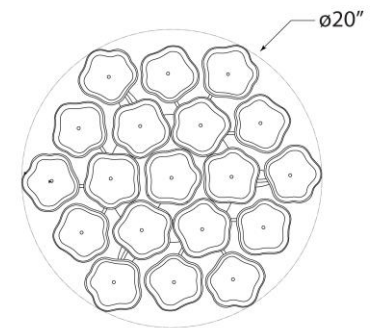

SPEC SHEET

Leighton Medium Flush Mount

Item # KS 4065PN-CRE

Designer: kate spade new york

Height: 7.5"

Width: 20"

Canopy: 8" Round

Finishes: PN, SB

Glass Options: BLS, CRE

Socket: 3 - E12 Candelabra

Wattage: 3 - 40 B

Side View

Bottom View