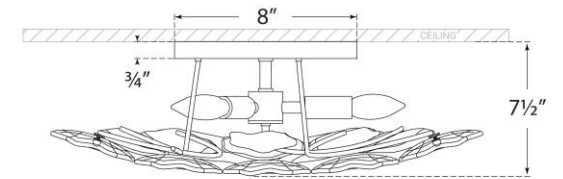

SPEC SHEET

Leighton Medium Flush Mount

Item # KS 4065PN-CRE

Designer: kate spade new york

Height: 7.5"

Width: 20"

Canopy: 8" Round

Finishes: PN, SB

Glass Options: BLS, CRE

Socket: 3 - E12 Candelabra

Wattage: 3 - 40 B

Side View

Bottom View