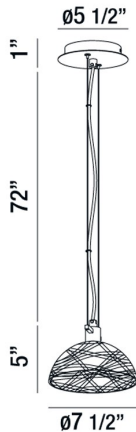

CARAMICO, 8" ROUND PENDANT

PRODUCT DETAILS

No.	:	28136-019
Product Color	:	CHROME
Product Material	:	METAL
Shade / Accent Colour	:	CLEAR
Shade / Accent Material	:	HANDMADE GLASS
Diameter	:	7.5"
Height	:	5"
Overall Height	:	78"
Weight	:	2.6lbs

LIGHT SOURCE DETAILS

Number of Bulbs	:	1
Light Source	:	Halogen
Light Source Type	:	G9
Input Voltage	:	120V
Bulb Voltage	:	120V
Socket Type	:	G9
Wattage	:	40W
Total Wattage	:	40W
Bulb Included	:	Yes
Dimmable	:	Yes

Options Available

ITEM NO.	FINISH	SHADE
28136-019	CHROME	CLEAR

TECHNICAL DETAILS

Light Direction	:	Down
Hanging Support Type	:	AIRCRAFT CABLE
Hanging Support Length	:	72"
Canopy / Backplate Height	:	1"
Canopy / Backplate Dia.	:	5.5"
Adjustable Lamp Head	:	No
Location	:	DRY
Approval	:	