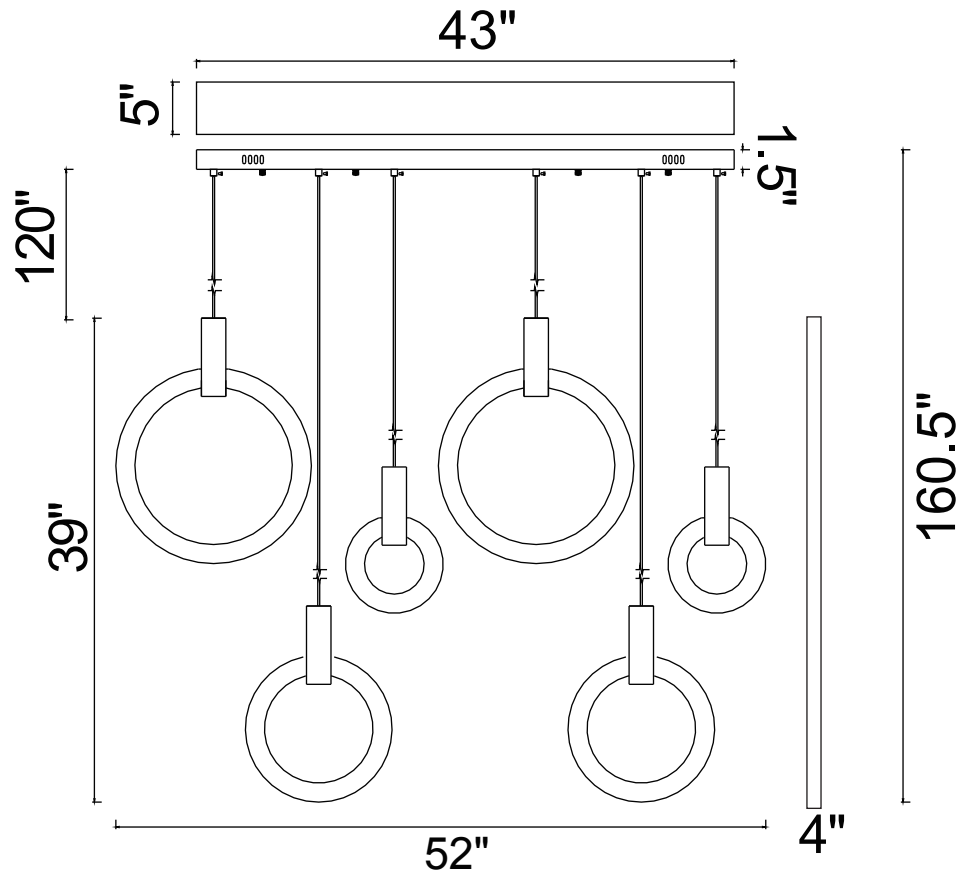

PROJECT: \_\_\_\_\_

FIXTURE TYPE: \_\_\_\_\_

LOCATION: \_\_\_\_\_

CONTACT/PHONE: \_\_\_\_\_

Item	1214P52-6-236-RC
Collection	ANELLO
Finish	White Oak
Glass	-----
Acrylic	Frosted
Input	120V AC,60HZ,AC

Shade	-----
Length/Dia.	52"
Width/Ext.	4"
Height	39"
Maximum	160.5"
Lumens	2184

Light Source	LED
Bulb Info.	42W
Included	-----
Dimmable	Yes
Color	3000K
Weight	