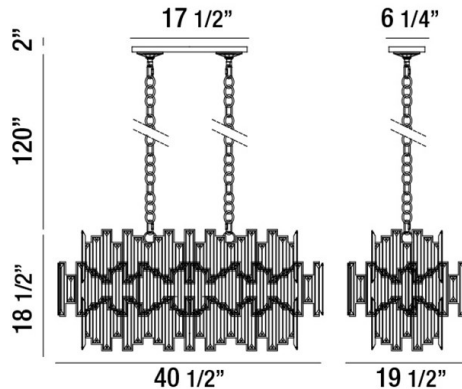

VIENNA, 41" LINEAR CHANDELIER

PRODUCT DETAILS

No.	:	31892-018
Product Color	:	CHROME
Product Material	:	METAL
Shade / Accent Colour	:	AMBER
Shade / Accent Material	:	CRYSTAL
Length	:	40.5"
Width	:	19.5"
Height	:	18.5"
Overall Height	:	140.5"
Weight	:	45lbs

LIGHT SOURCE DETAILS

Number of Bulbs	:	16
Light Source	:	Incandescent
Light Source Type	:	B10
Input Voltage	:	120V
Bulb Voltage	:	120V
Socket Type	:	E12
Wattage	:	60W
Total Wattage	:	960W
Bulb Included	:	No
Dimmable	:	Yes

Options Available

ITEM NO.	FINISH	SHADE
31892-018	CHROME	AMBER

TECHNICAL DETAILS

Hanging Support Type	:	CHAIN
Hanging Support Length	:	120"
Canopy / Backplate Length	:	17.5"
Canopy / Backplate Height	:	2"
Canopy / Backplate Width	:	6.25"
Location	:	DRY
Approval	:	