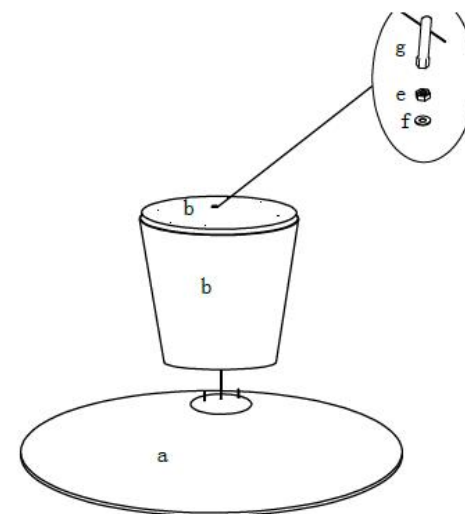

PARTS AND HARDWARE.

ø965*95mm

b x 1

ø428*285mm

b x 1

M10*320mm

C x 1

ø10*30mm

d x 2

M10

e x 1

ø12*ø25*1.0mm

f x 1

g x 1

h x 4

NOTES.

Thank you for purchasing this quality product! Be sure to check all packing material carefully for small part that may have come loose inside the carton during shipping

CAUTION: The item is heavy, assembly should be performed by two people.

STEP 1.

STEP 2.

STEP 3.

STEP 4.