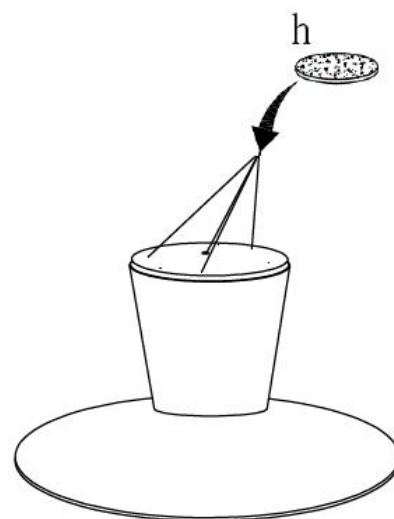

MOE'S

home collection

ASSEMBLY INSTRUCTIONS.

OTAGO COFFEE TABLE WALNUT

KC-1030-03

THANK YOU FOR YOUR PURCHASE!

PARTS AND HARDWARE.

ø965*95mm

e x 1

ø12*ø25*1.0mm

f x 1

g x 1

h x 4

NOTES.

Thank you for purchasing this quality product! Be sure to check all packing material carefully for small part that may have come loose inside the carton during shipping

CAUTION: The item is heavy, assembly should be performed by two people.

STEP 1.

STEP 2.

STEP 3.

STEP 4.