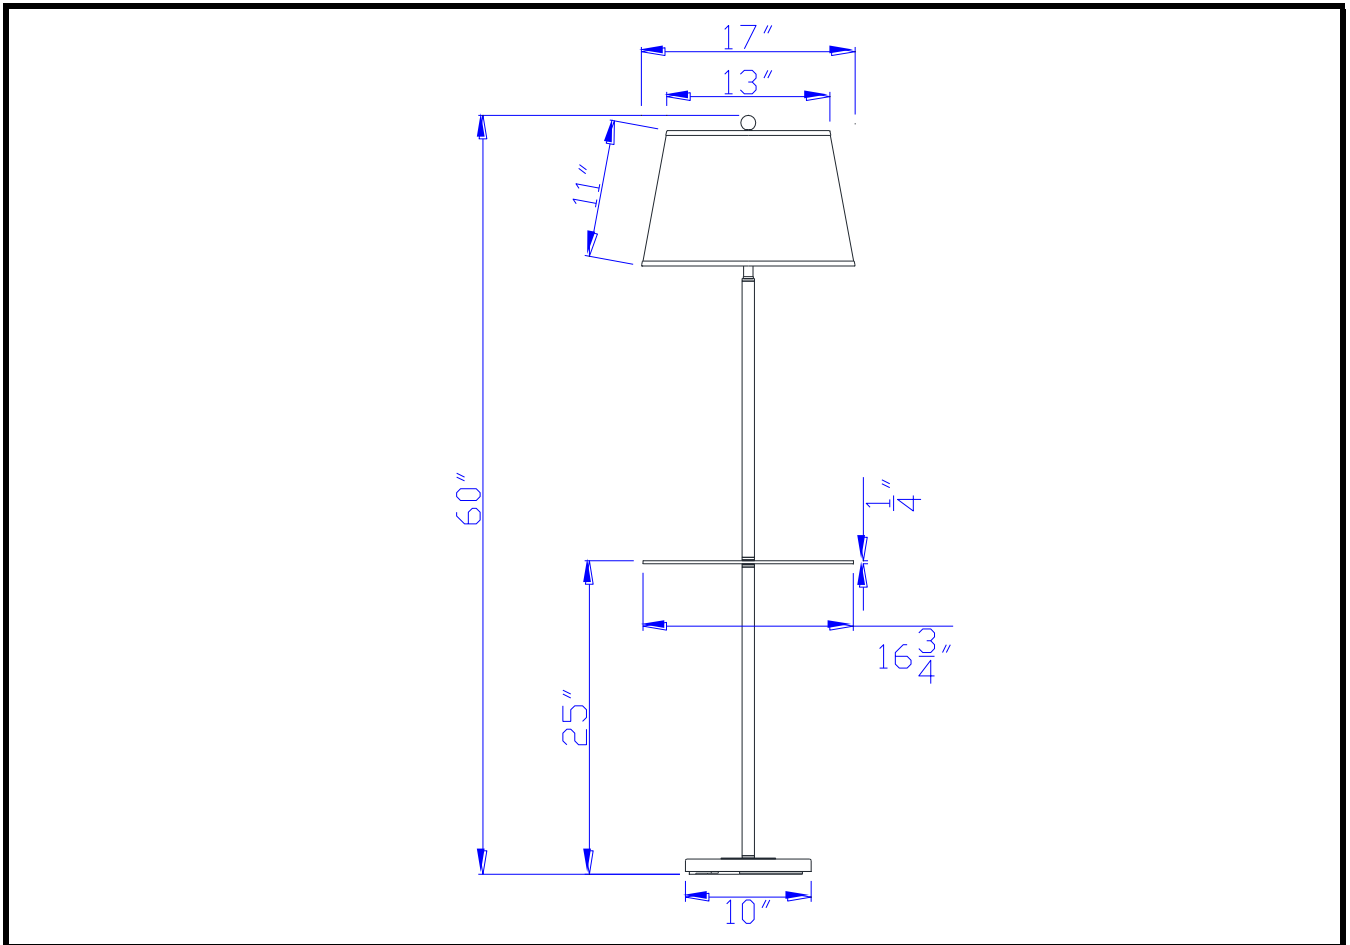

## Drawing:

- Model No:** BO-2077GT
- Description:** Andos Metal Floor Lamp with Glass Tray
- Material:** Metal/Glass
- Finish :** BS (Brushed Steel)
- Height:** 60"
- Base Width:** Dia.10"
- Wattage :** 150W
- Socket :** Medium Base (E27)
- Switch:** 3-way
- Bulb:** Incandescent, CFL
- Wire Length:** 6'
- Wire Color:** Silver
- Shade No:** SH-1249(BS)
- Material:** Fabric
- Shade size:** 13"x17"x11"