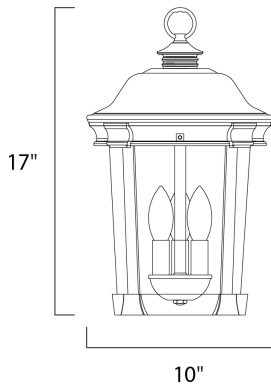

**PRODUCT DESCRIPTION**

Dover Cast is a traditional, Mediterranean style collection from Maxim Lighting International in Bronze finish with Seedy glass.

**MEASUREMENTS**

DIMENSION : 10" L x 10" W x 17" H  
 HANGING WEIGHT : 5.02 lb