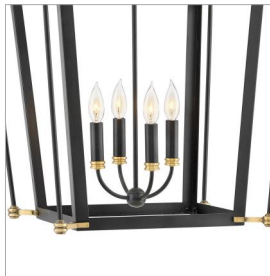

SELBY

4055BK

MEDIUM OPEN FRAME

A new classic, Selby achieves timeless status with its airy, streamlined silhouette and extravagant arching top frame. Cast brass details, candelabra detailing and chic Black finish are accentuated with Heritage Brass details for the ultimate in minimal elegance.

DETAILS	
FINISH:	Black
MATERIAL:	Steel
SLOPE DEGREE:	90
DIMMABLE:	YES, WITH DIMMABLE LAMP (NOT INCLUDED)

DIMENSIONS	
WIDTH:	20"
HEIGHT:	29.5"
WEIGHT:	18lb

LIGHT SOURCE	
LIGHT SOURCE:	Socketed
WATTAGE:	4-5w Cand. LED, 60w Equiv.
VOLTAGE:	120v

MOUNTING	
CANOPY:	6" Dia.
LEAD WIRE:	1 X 120"
MAX HEIGHT:	65.3

SHIPPING	
CARTON LENGTH:	23.5
CARTON WIDTH:	23.5
CARTON HEIGHT:	34
CARTON WEIGHT:	24

PRODUCT DETAILS:

- This item may be hung on a sloped ceiling
- This fixture includes multiple down stems in various lengths to customize the installation height of the fixture, including one 6" stem and two 12" stems
- Suitable for use in dry (indoor) locations as defined by NEC and CEC. Meets United States UL Underwriters Laboratories & CSA Canadian Standards Association Product Safety Standards.
- Classic, elegant lines and timeless details enhance a traditional space