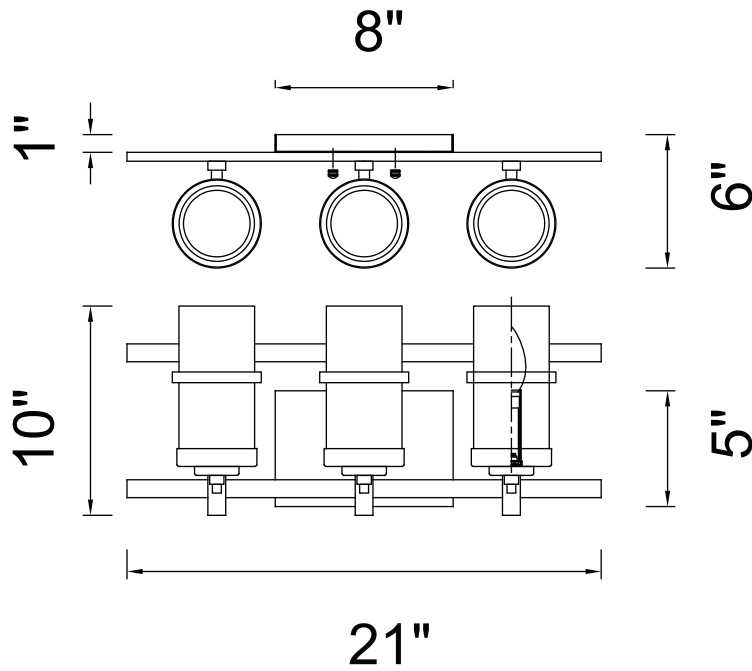

PROJECT: _____
 FIXTURE TYPE: _____
 LOCATION: _____
 CONTACT/PHONE: _____

Item	9827W21-3-101
Collection	SIERRA
Finish	Black
Glass	Clear
Crystal	-----
Input	120V AC,60HZ,AC

Shade	-----
Length/Dia.	21"
Width/Ext.	6"
Height	10"
Maximum	-----
Lumens	-----

Light Source	E12
Bulb Info.	3×60W
Included	-----
Dimmable	Yes
Color	-----
Weight	