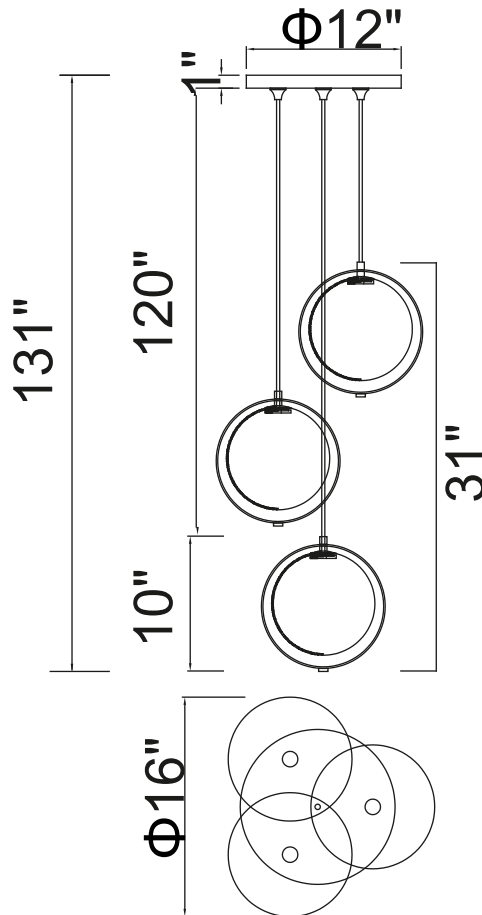

PROJECT: _____

FIXTURE TYPE: _____

LOCATION: _____

CONTACT/PHONE: _____

Item	1153P16-3-169
Collection	DA VINCI
Finish	Medallion Gold
Glass	Frosted
Crystal	-----
Input	120V AC,60HZ,AC

Shade	-----
Length/Dia.	16"
Width/Ext.	-----
Height	31"
Maximum	131"
Lumens	-----

Light Source	LED G9
Bulb Info.	3×MAX7W
Included	-----
Dimmable	Yes
Color	-----
Weight	-----