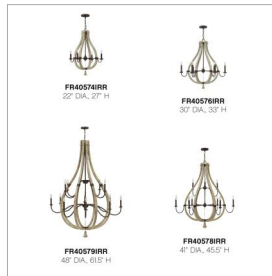

MIDDLEFIELD

FR40579IRR

EXTRA LARGE OPEN FRAME TWO TIER

Middlefield's rustic-chic design captures a historical feel with its solid distressed wood reminiscent of weathered ash, steel construction and iron rust finish. A pear-shaped wood finial adds an additional elegant detail.

DETAILS	
FINISH:	Iron Rust
MATERIAL:	Wood
SLOPE DEGREE:	90
DIMMABLE:	No

DIMENSIONS	
WIDTH:	48"
HEIGHT:	61.5"
WEIGHT:	27lb

LIGHT SOURCE	
LIGHT SOURCE:	Socketed
WATTAGE:	12-5w Cand. LED, 60w Equiv.
VOLTAGE:	120v

MOUNTING	
CANOPY:	6.25" Dia.
LEAD WIRE:	1 X 144"

SHIPPING	
CARTON LENGTH:	64
CARTON WIDTH:	35
CARTON HEIGHT:	30
CARTON WEIGHT:	65

← 48" Dia. →

61½" H

PRODUCT DETAILS:

- This item may be hung on a sloped ceiling
- Suitable for use in dry (indoor) locations as defined by NEC and CEC. Meets United States UL Underwriters Laboratories & CSA Canadian Standards Association Product Safety Standards.
- Artisanal details, a rich finish and organic elements add warm rustic style