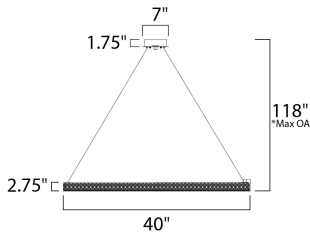

*max overall height

MEASUREMENTS

- DIMENSION : 40" L x 40" W x 2.75" H
- MAX OAH : 118" OAH
- CANOPY : 7" W x 1.75" H x 7" L
- HANGING WEIGHT : 12.78 lb

LAMPING

- INPUT VOLTAGE : 120V
- LUMENS : 1,260 Rated
- BULB : 1 x 18W LED PCB Integrated , 18W Total
- BULB INCLUDED : (Integrated)
- DIMMABLE : Triac CL
- CRI : 80+ CRI
- COLOR_TEMP : 3000K