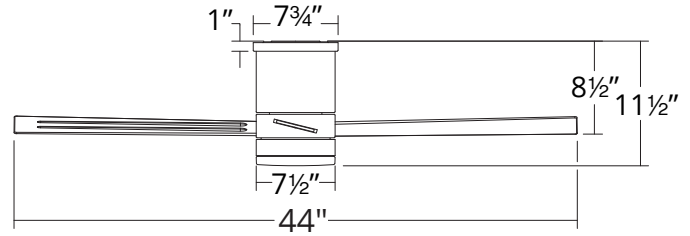

AXIS

FH-W1803-44L

44" Flush Mounted Fan

MODERN FORMS SMART FANS

PRODUCT DESCRIPTION

A simple, sophisticated smart fan that works seamlessly in transitional, minimalist and other modern environments, Axis is perfectly sized for medium-sized kitchens, bedrooms and living rooms, and its wet-rated status and weather-resistant finish make it prime for outdoor use as well. Unleash the full potential of Axis with our Modern Forms app, which offers smart features like Adaptive Learning and Away Mode, and helps cut down on energy use by integrating with your smart thermostat.

FEATURES

- 6 fan speeds through both Summer and Winter Modes
- Silent DC motor
- Luminaire cover not available
- Includes BT remote control
- Additional wall control for 3, 4-way control sold separately
- Compatible with Modern Forms app

AIRFLOW/ENERGY EFFICIENCY

Weighted-Average/High Airflow CFM:	2321/3811
Weighted-Average/High Energy Use (W):	14/17
Estimated Yearly Energy Cost ($):	$3.84
Weighted-Average/High Efficiency (CFM/W):	47/159
Max RPM:	198

ORDER NUMBER

Model	Housing	Blade
FH-W1803-44L	BZ <i>Bronze</i>	BZ <i>Bronze</i>
	MB <i>Matte Black</i>	MB <i>Matte Black</i>
	MW <i>Matte White</i>	MW <i>Matte White</i>
	TT <i>Titanium Silver</i>	TT <i>Titanium Silver</i>

Example: **FH-W1803-44L-BZ**

For 2700K add "-27" ; for 3500K add "-35" before the finish: **FH-W1803-44L-27-MW**

*Results may vary based on application and surroundings.

*This fan comes uni-pack - blade select options are not available

The Modern Forms app synchronizes seamlessly with smart home devices you already own

modernforms.com
Phone (800) 526.2588
Fax (800) 526.2585

Headquarters/Eastern Distribution Center
44 Harbor Park Drive
Port Washington, NY 11050

Central Distribution Center
1600 Distribution Ct
Lithia Springs, GA 30122

Western Distribution Center
1750 Archibald Avenue
Ontario, CA 91760

SPECIFICATIONS

Construction:	Aluminum/ABS
Blade:	14° Pitch, 44" sweep
Wire:	32"
Hanging Weight:	11.5 lbs
Total Power:	43.5W
Standards:	UL/cUL Wet Location listed, Title 24 JA8-2016 Compliant, Title 20, Energy Star rated
Motor Type:	125 x 20 sensorless DC motor

WIRELESS PERFORMANCE

Wi-Fi Range:	Up to 150 ft*
Bluetooth Range:	Up to 150 ft

LUMINAIRE PERFORMANCE

Light Source:	LED
Light Wattage:	19.5W
Lumens/Delivered Lumens:	1600/708
Dimming:	Integrated
CRI:	90
Color Temperature:	3000K (2700K/3500K options available)
Rated Life:	50,000 hours