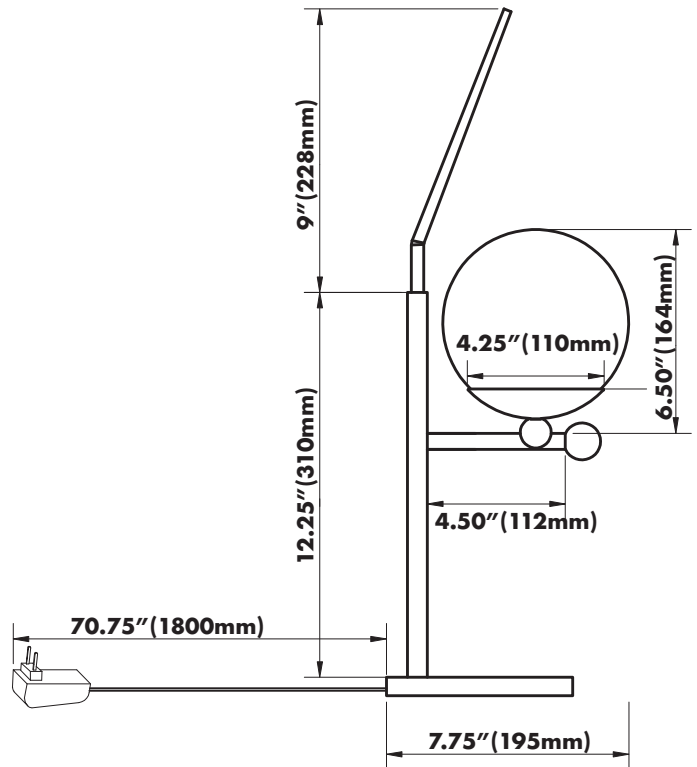

SPECIFICATIONS

• LUMENS	626LM
• WATTS	12W
• VOLTAGE	120V
• CRI	90
• CCT	3000K
• IP RATED	DRY LOCATION
• MATERIAL	ALUMINUM / GLASS / IRON
• FINISH	ANTIQUE BRASS
• LIFETIME	50,000 HOURS
• DIMMABLE	YES, 4-WAY TOUCH
• SHADE SHAPE	ROUND
• SHADE MATERIAL	FROSTED GLASS
• SHADE COLOR	WHITE
• WARRANTY	5-YEAR LIMITED

THE MEASUREMENTS ARE ROUNDED TO THE NEAREST 1/4"

AVAILABLE FINISHES