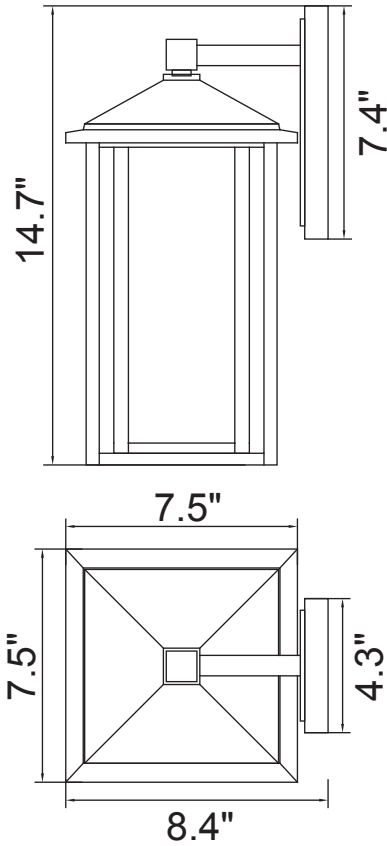

PROJECT: _____

FIXTURE TYPE: _____

LOCATION: _____

CONTACT/PHONE: _____

Item	0417W7-1-101
Collection	
Finish	Black
Acrylic	-----
Glass	Clear
Input	120V AC,60HZ,AC

Shade	-----
Length/Dia.	7.5"
Width/Ext.	8.4"
Height	14.7"
Maximum	-----
Lumens	-----

Light Source	E26
Bulb Info.	1×60W
Included	-----
Dimmable	No
Color	-----
Weight	