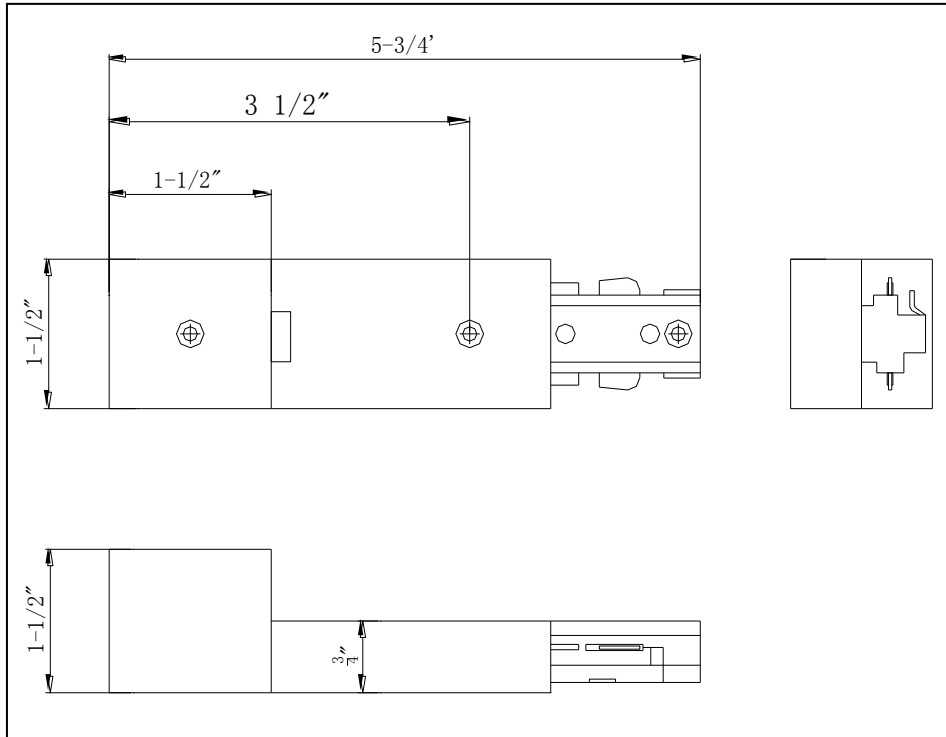

Project: _____

Catalog No.: _____

Lamp/Wattage: _____

Model No. : HT-276

Description : Live end w/ conduit fitter. Add 4 1/4" in length

Voltage : 120 V

Ampere: 20 A

Finish : WH (White)