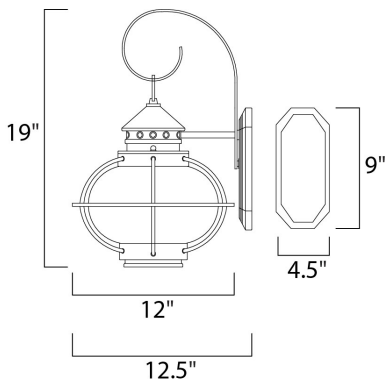

PRODUCT DESCRIPTION

Portsmouth is a traditional, early American style collection from Maxim Lighting International in Oil Rubbed Bronze finish with Seedy glass.

MEASUREMENTS

DIMENSION : 12" W x 19" H x 12.5" Ext
 BACK PLATE : 4.5" W x 9" H x 8" HCO
 HANGING WEIGHT : 1.32 lb