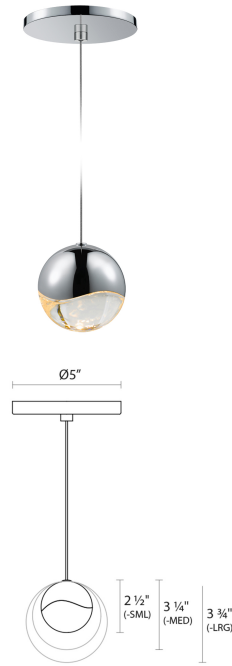

Project:

Grapes LED Pendant Spec Sheet

SKU: 2913.01-LRG Learn more at:
<https://sonnemanlight.com/grapes-led-single-pendant>

Description: Grapes are luminous LED spheres in multiple sizes, arrayed in precise or random patterns, in clusters, or as single points of light. Seen from the middle or above, the crystal appears clear with a subtle luminance. Moving below, the crystal facets become increasingly apparent, refracting the light into a dazzling radiance. Also available in a [chandelier](#).

Type #:

Dimensions

Height:	3.75"
Diameter:	3.75"
Canopy/Backplate/Base:	5"
Hanging Details:	10' Adjustable Cord
Shape:	Round Canopy
Size:	Single Large
Canopy/Backplate/Base Height:	0.5

Electrical Specs

Bulb(s) Included?:	Yes
Bulb 1 Type:	Integral LED
Input Voltage:	120VAC
Wattage:	6
Initial Lumens:	300
Color Temperature:	3000K
CRI:	90
Power Supply Type:	Transformer
Power Supply Quantity:	1
Power Supply Location:	Outlet Box
Dimming Type:	ELV
Bulb Max Wattage:	6

Installation

Installation:	Licensed electrician required
Sloped Ceiling Compatible?:	Compatible

Shipping

Carton 1 L x W x H:	7" X 7" X 8"
Carton 1 Gross Weight:	3 LBS
Fixture Weight:	3

Shade

Shade 1 Material:	Glass Lens
-------------------	------------

Available Finishes

Available Finishes: Polished Chrome (.01),
Satin Nickel (.13)

General Listings

Features:	Damp Rated
Certification:	C-ETL-US
Color/Finish:	Polished Chrome (.01)
Dark Sky Friendly:	N