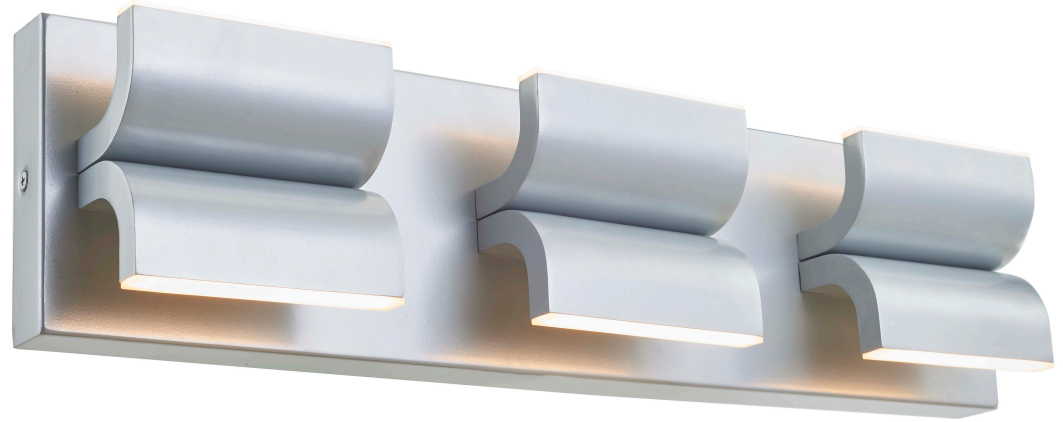

ABRA MODEL **50075ODW-SL**
 Family Name **Willow**

Wet Location 6 Light Curved Aluminum Wall Fixture
 UPC 00810035192379

FIXTURE MATERIAL			
Frame Material	Finishes Available	Diffuser	
		Type	Finish
Aluminum	SL-Silica MB-Matte Black	Acrylic	Frosted

DIMENSIONS IN INCHES								
Fixture			Diffuser		Back-Plate			
Width	Height	Ext	Diam	Height	Diam	Width	Depth	
5.12	20.2	3.15						

CERTIFICATION		
Location	Rating	Compliance
Wall	Damp	cETLus

LAMPING									
Lamp Type	Lamp qty	Wattage	Max Wattage	Base	Kelvin	CRI	Initial Lumen's	Delivered Lumen's	Voltage
LED	6	5.33w	31.98w	Solid State Module	3000	90	935	701 estimated	120v