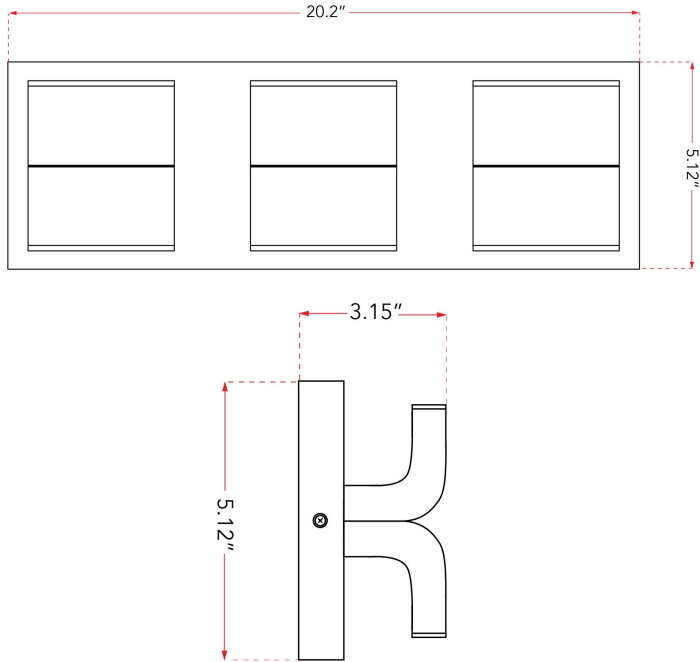

ABRA MODEL **50075ODW-SL**
 Family Name **Willow**

Wet Location 6 Light Curved Aluminum Wall Fixture
 UPC 00810035192379

FIXTURE MATERIAL			
Frame Material	Finishes Available	Diffuser	
		Type	Finish
Aluminum	SL-Silica MB-Matte Black	Acrylic	Frosted

DIMENSIONS IN INCHES								
Fixture			Diffuser		Back-Plate			
Width	Height	Ext	Diam	Height	Diam	Width	Depth	
5.12	20.2	3.15						

CERTIFICATION		
Location	Rating	Compliance
Wall	Damp	cETLus

LAMPING									
Lamp Type	Lamp qty	Wattage	Max Wattage	Base	Kelvin	CRI	Initial Lumen's	Delivered Lumen's	Voltage
LED	6	5.33w	31.98w	Solid State Module	3000	90	935	701 estimated	120v

COMPATIBLE DIMMER'S

J-BOX TYPE
4 x 4 Octagonal

SUPPLIED

SPECIAL NOTES	

Project Name			
Date		Type	