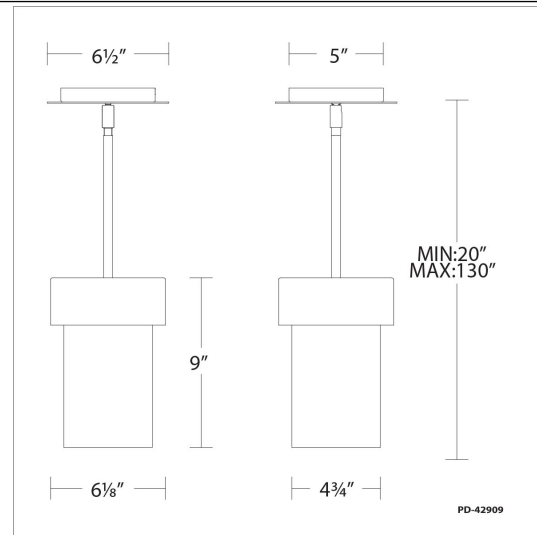

REPLACEMENT PARTS

- RPL-ROD-OUT06-BK - 6" rod - BK finish
- RPL-ROD-OUT12-BK - 12" rod - BK finish

FINISHES

Black

LINE DRAWING

Fixture Type: _____

Catalog Number: _____

Project: _____

Location: _____

Napa

Pendant 3000K

Model & Size	Color Temp & CRI	Finish	Watt	LED Lumens	Delivered Lumens	Title 24
PD-42912 12"	3000K 90	BK Black	16W	1400	790	Yes

Example: **PD-42912-BK**

DESCRIPTION

Timeless sophistication meets modern technology