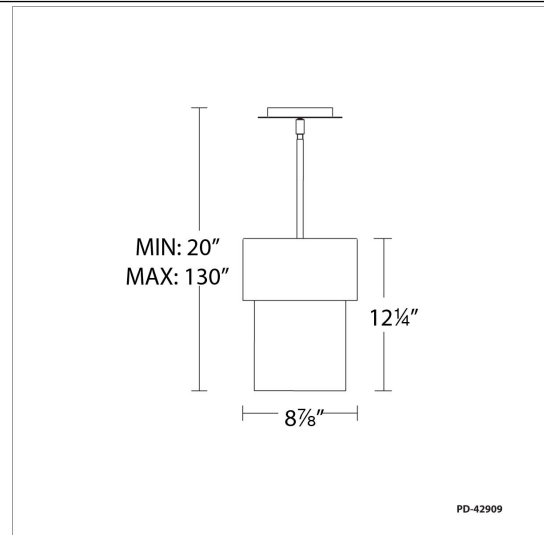

REPLACEMENT PARTS

- RPL-ROD-OUT06-BK - 6" rod - BK finish
- RPL-ROD-OUT12-BK - 12" rod - BK finish

FINISHES

Black

LINE DRAWING

Fixture Type: _____

Catalog Number: _____

Project: _____