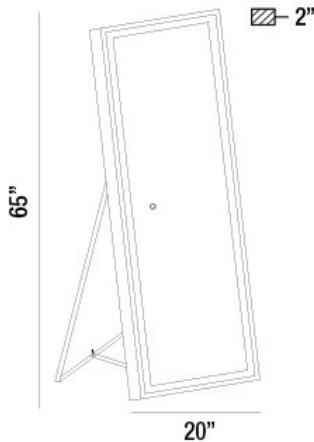

Options Available

ITEM NO.	FINISH	SHADE
31855-013