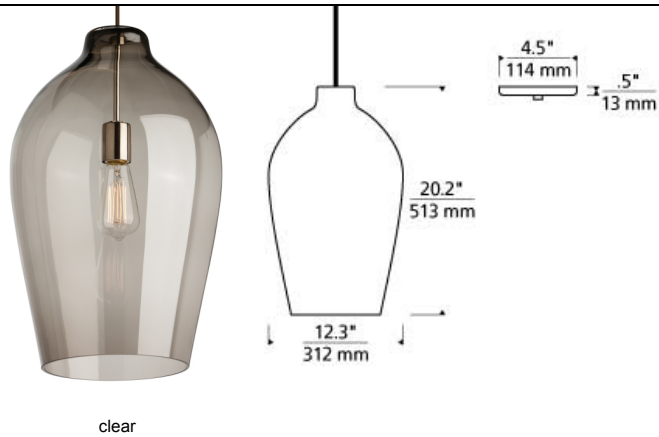

### INSTALLATION

This product can mount to either a 4" square electrical box with round plaster ring or an octagon electrical box.