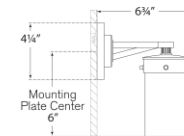

TEAR SHEET

Marais Six-Light Bath Sconce

Item # TOB 2317PN-CG

Designer: Thomas O'Brien

Height: 8"

Width: 29"

Extension: 6.75"

Backplate: 4.25" x 5.5" Rectangle

Finishes: BZ/HAB, HAB, PN

Glass Options: CG, WG

Shade Details: 3" x 5.25"

Socket: 6 - E12 Candelabra

Wattage: 6 - 40 B11

Weight: 14 Pounds

Front View

Side View