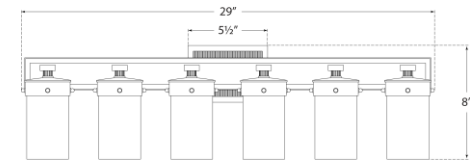

TEAR SHEET

Marais Six-Light Bath Sconce

Item # TOB 2317PN-CG

Designer: Thomas O'Brien

Height: 8"

Width: 29"

Extension: 6.75"

Backplate: 4.25" x 5.5" Rectangle

Finishes: BZ/HAB, HAB, PN

Glass Options: CG, WG

Shade Details: 3" x 5.25"

Socket: 6 - E12 Candelabra

Wattage: 6 - 40 B11

Weight: 14 Pounds

Front View

Side View