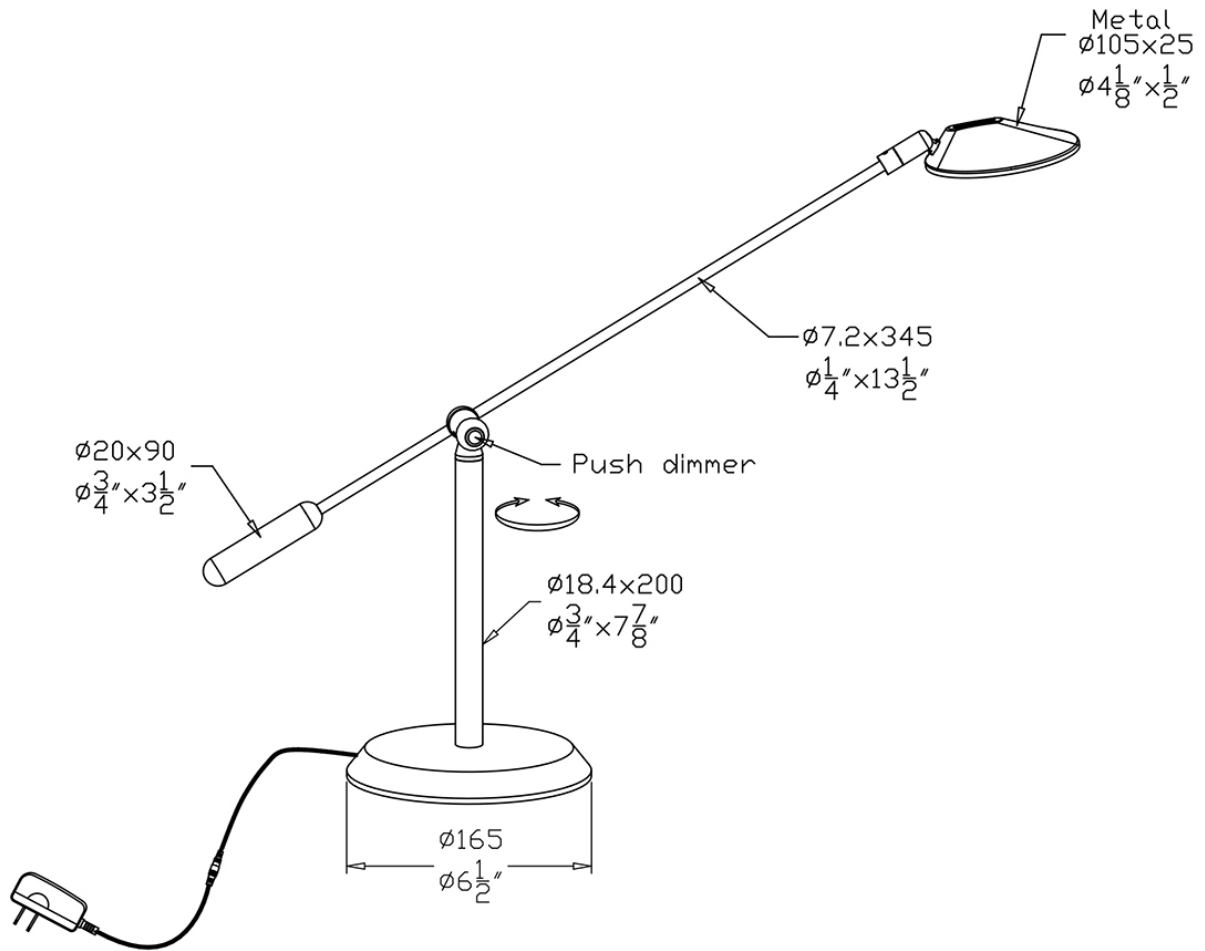

SIRINO Black & Chrome Desk Lamp

Model No. PTL6001-BLK/CH

SIRINO LED Desk Lamp in a Black & Chrome finish

- Push-Button Dimmer with Memory
- 9W, 680 lm (Del'd)
- Stem Ht: 9"
- Total Arm length: 26"
- Base Dia.: 6.5"
- Color temperature: 3000K
- CRI: 80+

Model No. PTL6001-BLK/CH

Product Specifications

OAH (in.): 26

Overall Width (in.): 26

Depth (in.): 6.5

Bulb type: Integrated LED

Bulb wattage (watts): 9

Number of Bulbs:

Bulb included:

Control: Push Dimmer

LED info - Watts (W): 9

LED info - Lumens (lm): 680

LED info - lm/W: 80

LED info - CCT: 3000K

LED info - CRI: 80+

LED Reading Light info - Watts:

SIRINO Black & Chrome Desk Lamp

Model No. PTL6001-BLK/CH

INPUT: AC 100~240V 50/60Hz
OUTPUT: DC 24V 0.5A