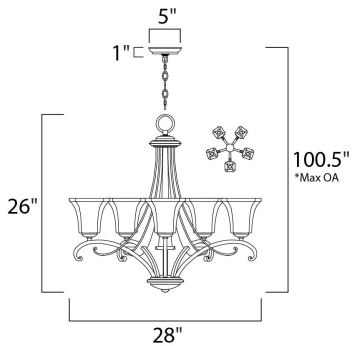

PRODUCT DESCRIPTION

Tapered metal ribbons forged into a flowing form and finished in a heavy textured Rustic Burnished finish. The beveled soft square Frost Lichen shades enhance this bold and masculine look.

*max overall height

MEASUREMENTS

DIMENSION : 28" L x 28" W x 26" H
 MAX OAH : 100.5" OAH
 HANGING WEIGHT : 22 lb

LAMPING

INPUT VOLTAGE : 120V
 LUMENS : 0 Rated
 BULB : 5 x 60W Incandescent E26 Medium , 300W Total
 BULB INCLUDED : (Not Included)
 DIMMABLE : Yes