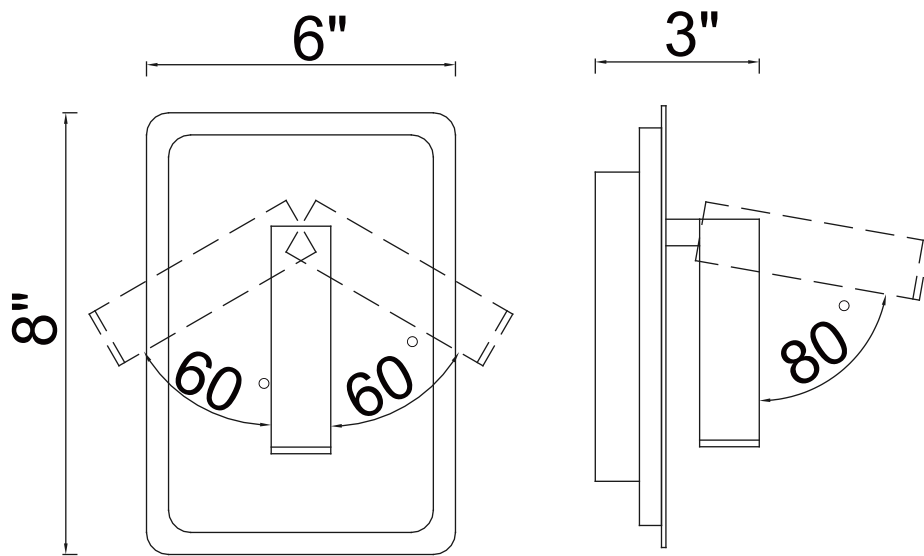

PROJECT: \_\_\_\_\_  
 FIXTURE TYPE: \_\_\_\_\_  
 LOCATION: \_\_\_\_\_  
 CONTACT/PHONE: \_\_\_\_\_

Item	1243W6-103
Collection	PRIVATE I
Finish	Matte White
Glass	-----
Crystal	Clear
Input	120V AC,60HZ,AC

Shade	-----
Length/Dia.	6"
Width/Ext.	3"
Height	8"
Maximum	-----
Lumens	312

Light Source	LED
Bulb Info.	6W
Included	-----
Dimmable	Yes
Color	3000K
Weight	