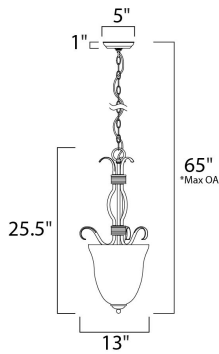

**PRODUCT DESCRIPTION**

Contemporary collection with sweeping arms and clean lines. Offered in Ice glass and Satin Nickel finish or Wilshire glass and Oil Rubbed Bronze finish.

\*max overall height

**MEASUREMENTS**

- DIMENSION : 13" L x 13" W x 25.5" H
- MAX OAH : 65" OAH
- CANOPY : 5" W x 1" H x 5" L
- HANGING WEIGHT : 6 lb

**LAMPING**

- INPUT VOLTAGE : 120V
- BULB : 2 x 60W Incandescent E12 Candelabra , 120W Total
- BULB INCLUDED : (Not Included)
- DIMMABLE : Yes