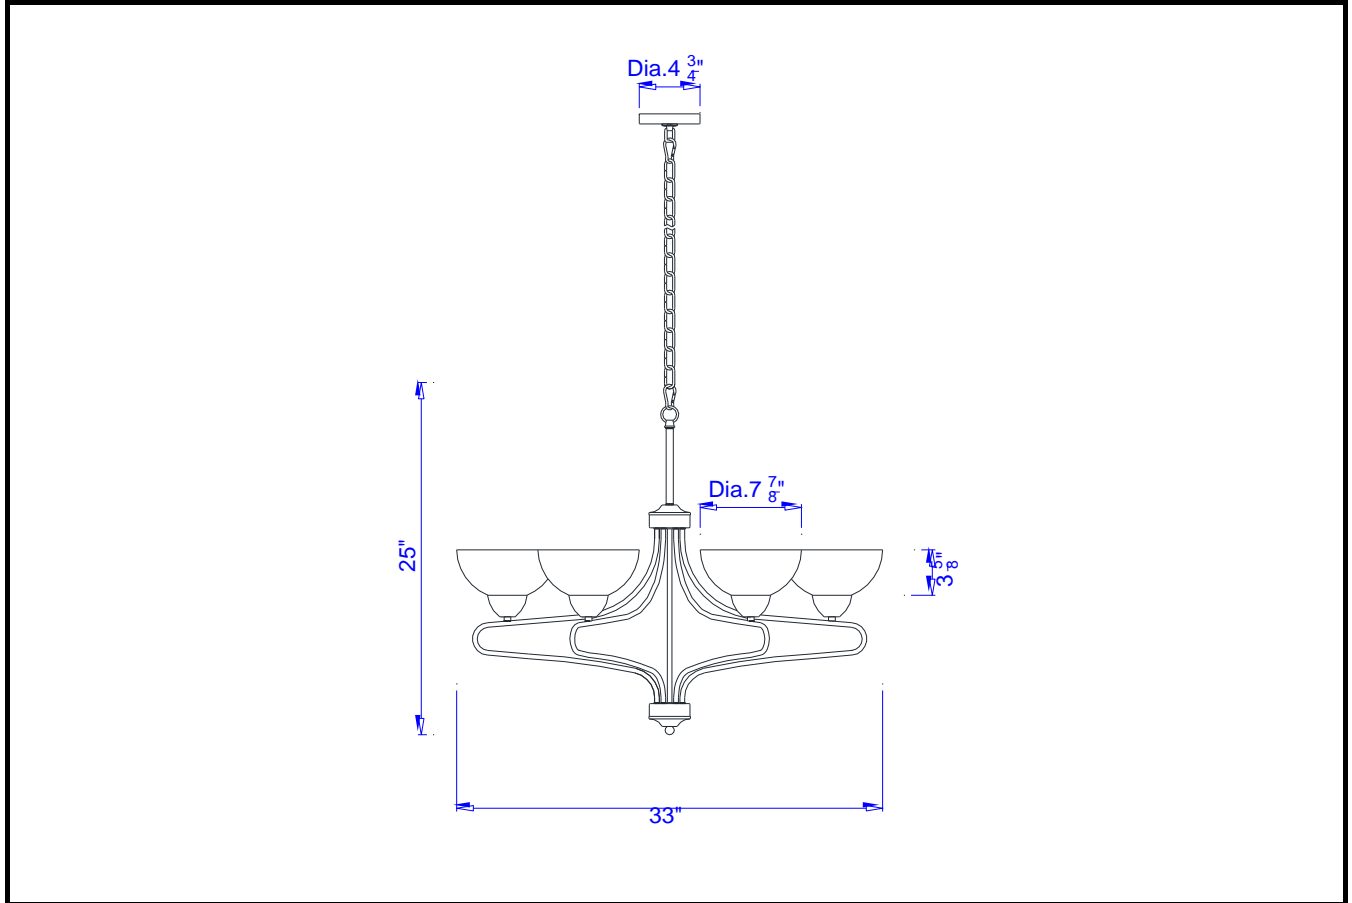

Project: _____

Catalog No.: _____

Lamp/Wattage: _____

Drawing:

Model No: FX-3529/6
Description: Romano 6 Light Chandelier
Material: Metal
Finish : Rust
Height: 25"
Width: 33"
Wattage : 60W x 6
Socket : Medium Base (E26)
Bulb: Incandescent
Chain Length: 6'
Wire Length: 10'
Wire Color: Brown
Shade No:
Material: Glass
Shade size: Dia 7 7/8"x H 3 5/8"