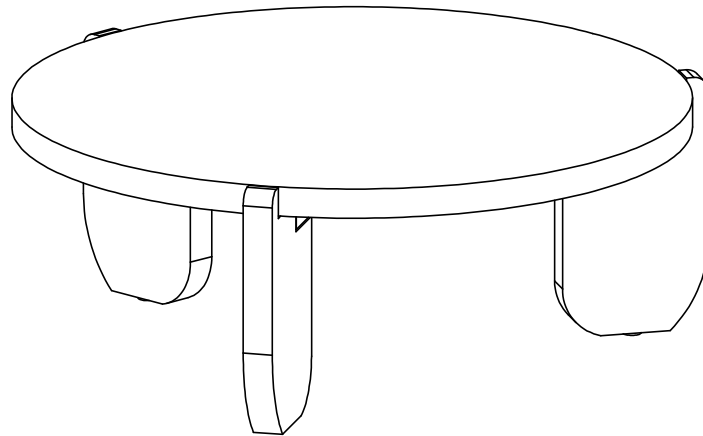

MOE'S

h o m e c o l l e c t i o n

ASSEMBLY INSTRUCTIONS.

WUNDER COFFEE TABLE

VH - 1016 - 02

THANK YOU FOR YOUR PURCHASE!

PARTS AND HARDWARE.

PARTS LIST

No	DESCRIPTION	IMAGE	Q'TY
P1	TABLE SUPPORT		1
P2	TABLE LEGS		3
P3	TABLE TOP		1

HARDWARE LIST

No	DESCRIPTION	IMAGE	Q'TY
H1	HEXAGON BOLT (M8 X 60MM)		6
H2	HEXAGON BOLT (M6 X 70MM)		3
H3	WASHER (M19 X 16 X 1MM)		9
H4	FELT PAD (M25 X 5MM)		1
H5	ALLEN KEY		1