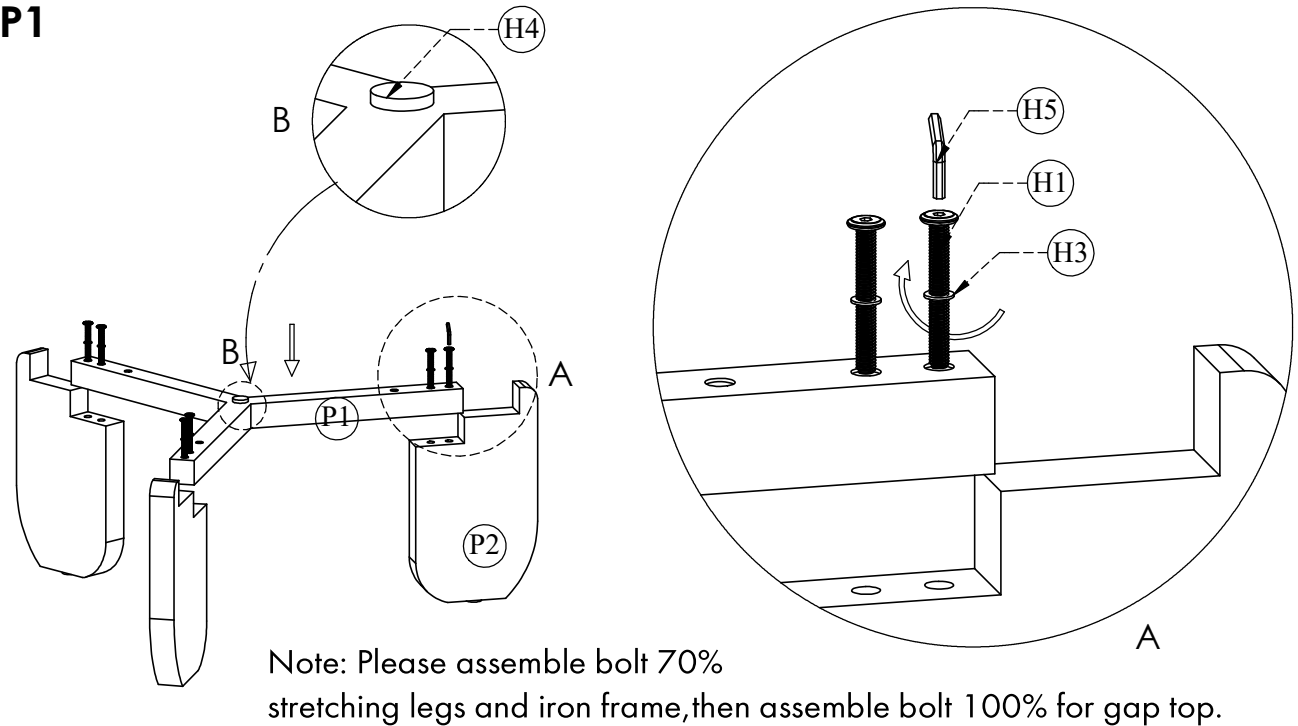

PARTS AND HARDWARE.

PARTS LIST

No	DESCRIPTION	IMAGE	Q'TY
P1	TABLE SUPPORT		1
P2	TABLE LEGS		3
P3	TABLE TOP		1

HARDWARE LIST

No	DESCRIPTION	IMAGE	Q'TY
H1	HEXAGON BOLT (M8 X 60MM)		6
H2	HEXAGON BOLT (M6 X 70MM)		3
H3	WASHER (M19 X 16 X 1MM)		9
H4	FELT PAD (M25 X 5MM)		1
H5	ALLEN KEY		1

NOTES.

Thank you for purchasing this quality product! Be sure to check all packing material carefully for small part that may have come loose inside the carton during shipping.

CAUTION: The item is heavy, assembly should be performed by two people.

STEP1