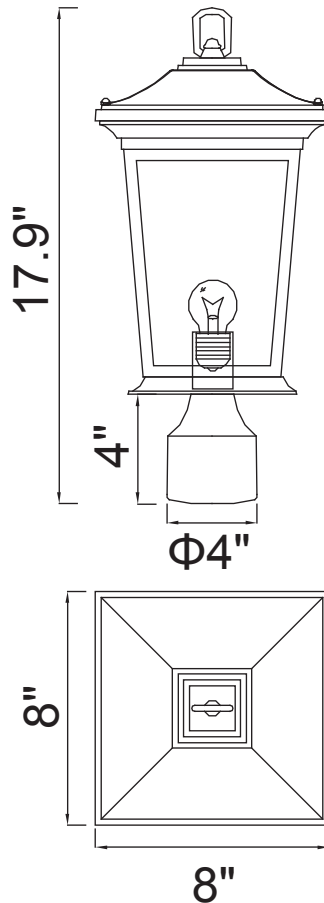

PROJECT: \_\_\_\_\_  
 FIXTURE TYPE: \_\_\_\_\_  
 LOCATION: \_\_\_\_\_  
 CONTACT/PHONE: \_\_\_\_\_

Item	0413PT8-1-101
Collection	FLUTE
Finish	Black
Acrylic	-----
Crystal	-----
Input	120V AC,60HZ,AC

Shade	-----
Length/Dia.	8"
Width/Ext.	8"
Height	17.9"
Maximum	-----
Lumens	-----

Light Source	E26
Bulb Info.	1×60W
Included	-----
Dimmable	No
Color	-----
Weight	